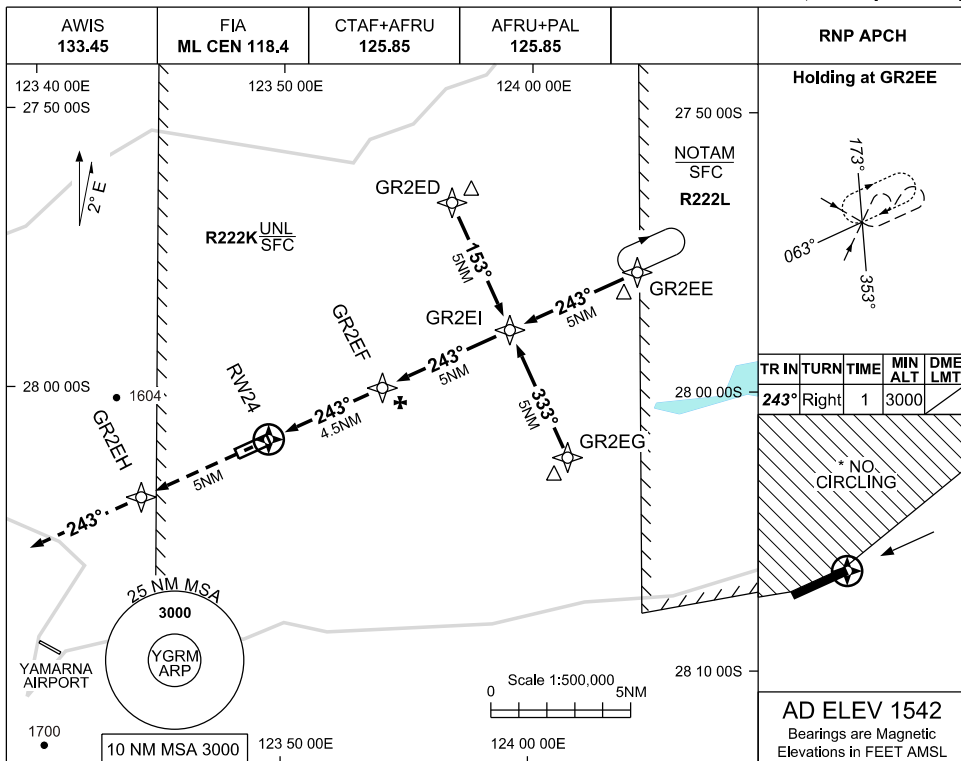

USE QNH

RNP RWY 24

9 JUL 2026

GRUYERE, WA (YGRM)

NOTES

- *1. NO CIRCLING NORTH OF RWY 06/24.
- 2. PROC NOT AVBL WHEN R222K IS ACTIVE VIA NOTAM.
- 3. INITIAL APP AND HOLDING AT GR2EE NOT AVBL WHEN R222L IS ACTIVE VIA NOTAM.

CATEGORY	A	B	C	D
LNAV	2020 (491-2.8)			NOT AUTHORISED
CIRCLING *	2140 (598-2.4)		2240 (698-4.0)	
ALTERNATE	(1098-4.4)		(1198-6.0)	

Changes: R222K, R222L, NOTES ADDED.

GRMGN02-187