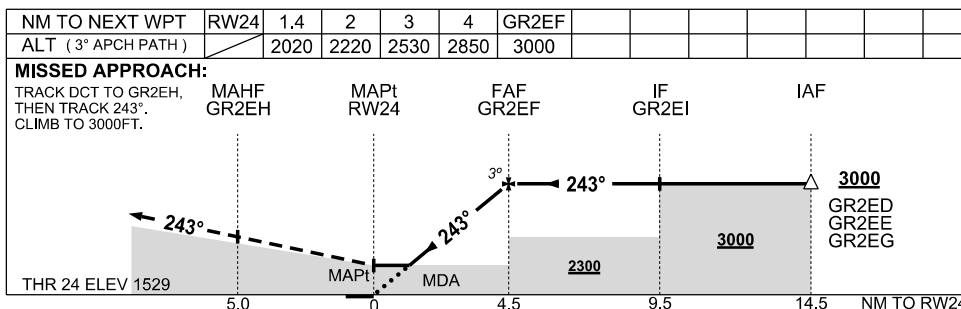

USE QNH

RNP RWY 24

9 JUL 2026

GRUYERE, WA (YGRM)

NOTES

- *1. NO CIRCLING NORTH OF RWY 06/24.
- 2. PROC NOT AVBL WHEN R222K IS ACTIVE VIA NOTAM.
- 3. INITIAL APP AND HOLDING AT GR2EE NOT AVBL WHEN R222L IS ACTIVE VIA NOTAM.