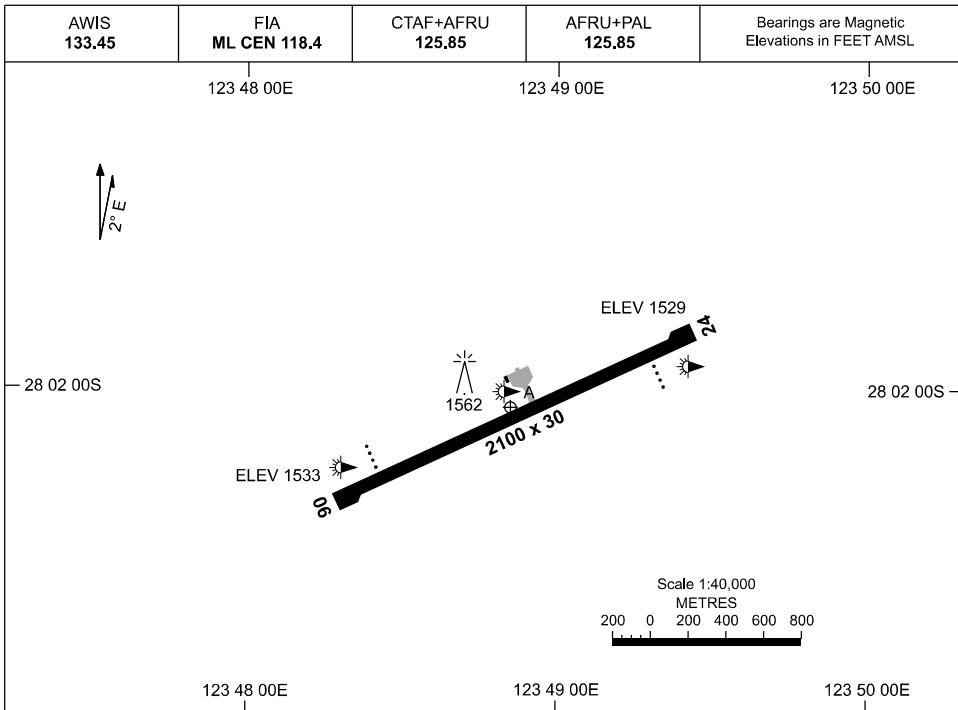

04 SEP 2025

AD ELEV 1542
28 02 03S 123 48 51E

AERODROME CHART
GRUYERE, WA (YGRM)

	AERODROME LIGHTING
RWY	RL : AFRU+PAL 125.85 , SDBY (MANUAL 15 MIN SWITCHOVER. ARO 0427 389 326)
06 <small>063</small>	PAPI 3.0° 48.5FT LIRL
<small>243</small> 24	PAPI 3.0° 48.5FT LIRL

NOTES

1. FIA ML CEN 118.4 NOT AVBL ON GROUND.
2. AWIS RQ THREE ONE-SECOND PULSES TO ACTIVATE.

Changes: RWY 06 THR ELEV, Editorial.

GRMAD01-184