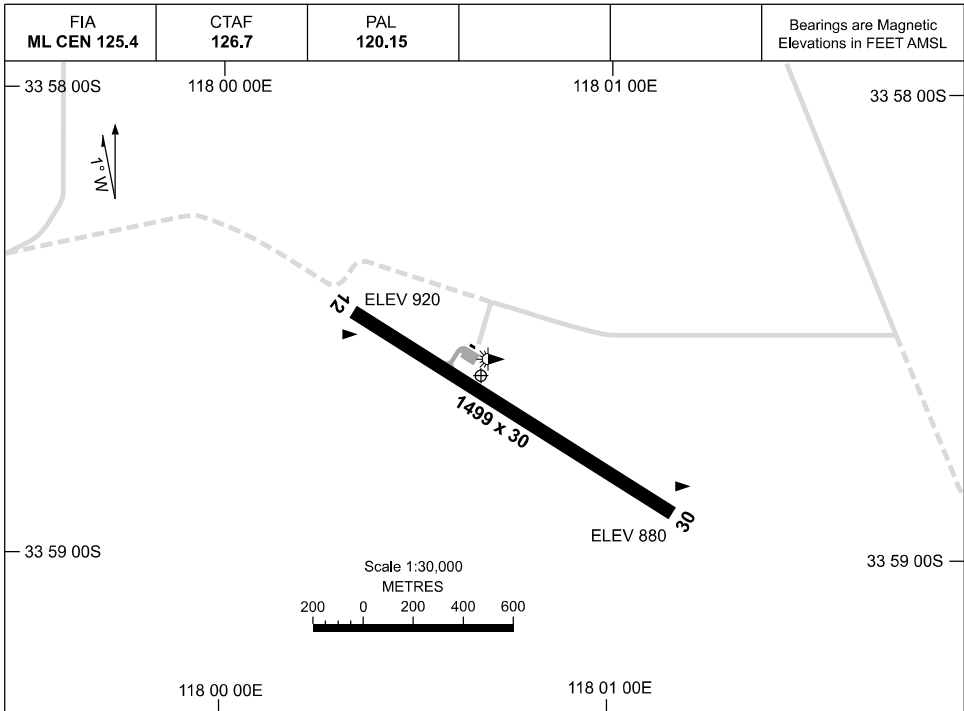

04 SEP 2025

AD ELEV 920
33 58 37S 118 00 40E

AERODROME CHART
GNOWANGERUP, WA (YGNW)

	AERODROME LIGHTING
RWY	TWY : BLUE EDGE RL : PAL 120.15, SDBY (MAN ACT 60 MIN PN), HN (EMERG ONLY)
12 <small>123</small>	LIRL
<small>303</small> 30	LIRL

NOTES

1. ML CEN FIA 125.4 AVBL ABV 2,000FT.

Changes: RWY LGT, Editorial.

GNWAD01-184