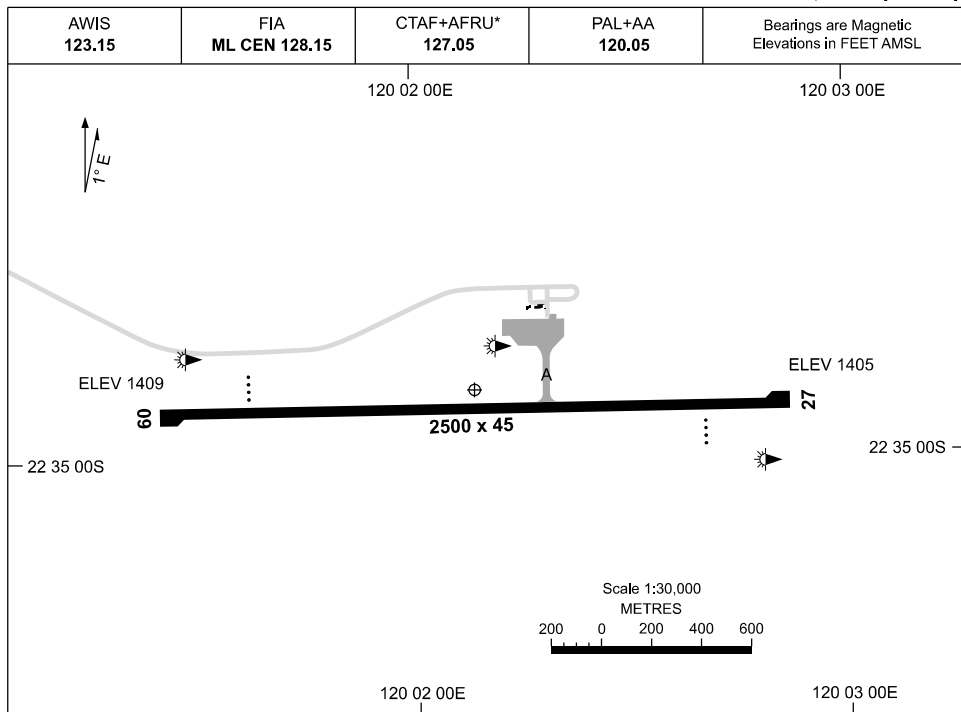

09 JUL 2026

AD ELEV 1409
22 34 52S 120 02 08E

AERODROME CHART
GINBATA, WA (YGIA)

	AERODROME LIGHTING
RWY	TAXIWAY : BLUE EDGE RL : PAL+AA 120.05 , SDBY
09 <small>089</small>	PAPI 3.0° 49FT LIRL
<small>269</small> 27	PAPI 3.0° 49FT LIRL

NOTES

1. *AFRU NOT HEARD ON GROUND.
2. AWIS RQ THREE ONE-SEC PULSES TO ACTIVATE.

Changes: NOTE 2 ADDED, Editorial.

GIAAD01-187