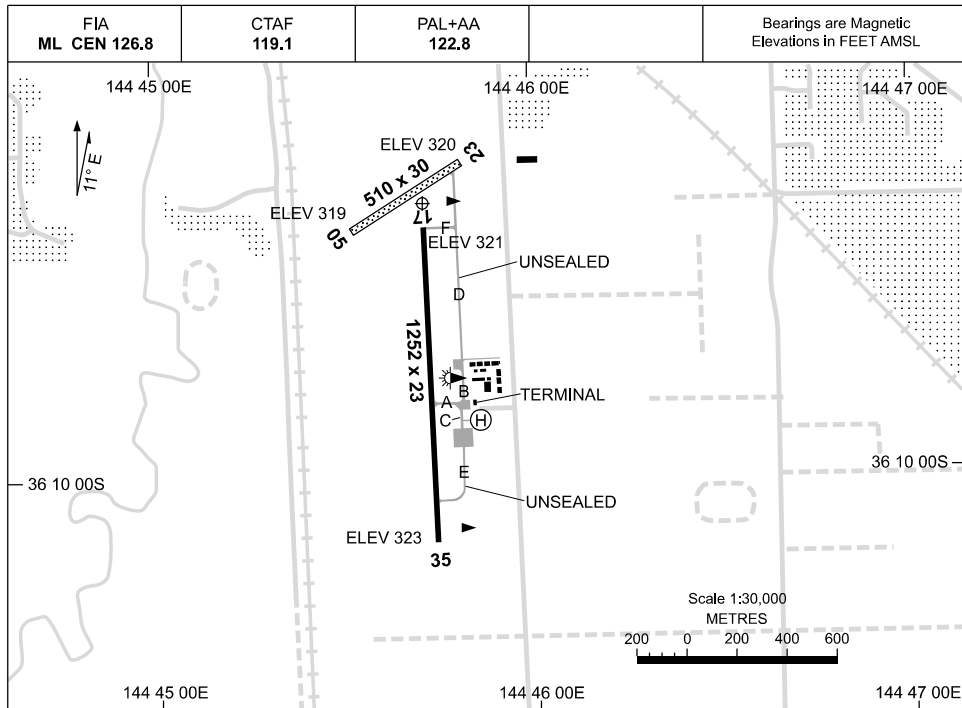

09 JUL 2026

AD ELEV 323
36 09 26S 144 45 43E

AERODROME CHART
ECHUCA, VIC (YECB)

	AERODROME LIGHTING
RWY	TAXIWAY : BLUE EDGE TWY A AND B RL : PAL+AA 122.8
17 <small>168</small>	LIRL
<small>348</small> 35	LIRL
05 <small>048</small>	NIL
<small>228</small> 23	NIL

NOTES

1. FIA FREQ 126.8 AVBL IN CIRCUIT AREA.

Changes: TWY LIGHTING, TWY F ADDED, Editorial.

ECHAD01-187