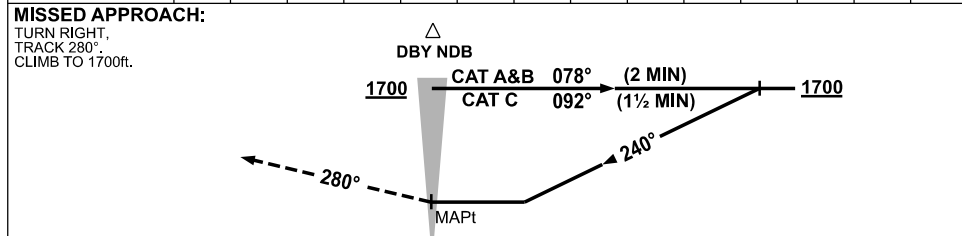

USE QNH

NDB-A
DERBY, WA (YDBY)

09 JUL 2026

DME DIST	NOT APPLICABLE			
ALT				

NOTES

CATEGORY	A	B	C	D
				NOT APPROVED
CIRCLING	660 (635-2.4)		840 (815-4.0)	
ALTERNATE	(1135-4.4)		(1315-6.0)	

1. MAX IAS:
INITIAL : 210KT.
2. YCIN RNP RWY 11
HOLDING OVERLIES
MISSED APCH.