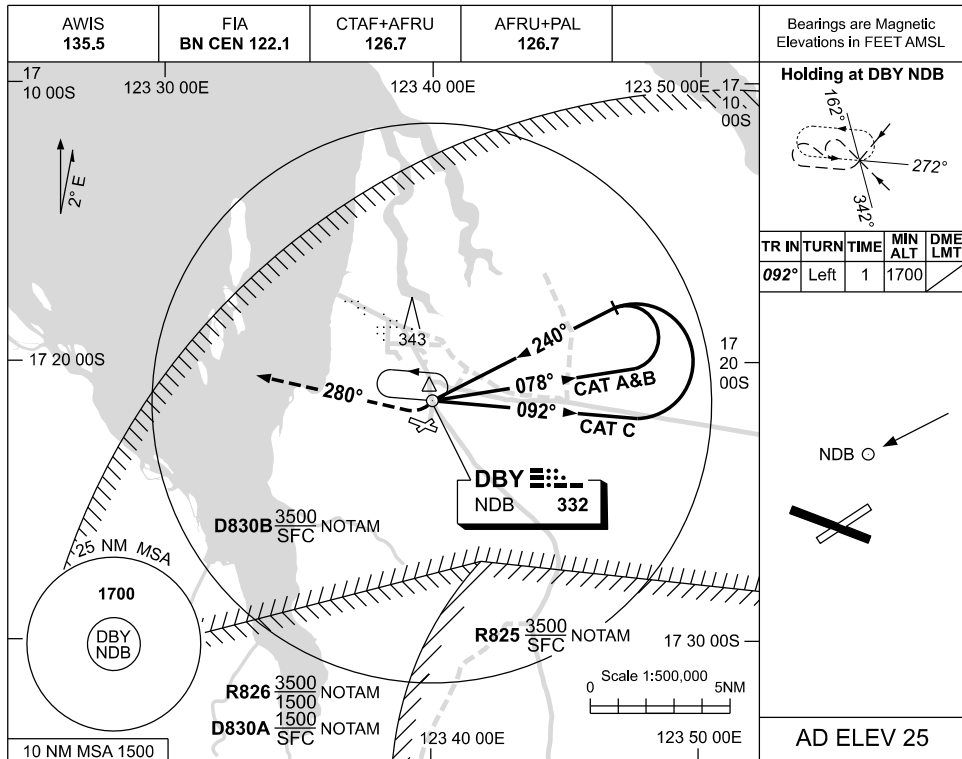

USE QNH

NDB-A
DERBY, WA (YDBY)

09 JUL 2026

DME DIST	NOT APPLICABLE			
ALT				

NOTES

CATEGORY	A	B	C	D
				NOT APPROVED
CIRCLING	660 (635-2.4)		840 (815-4.0)	
ALTERNATE	(1135-4.4)		(1315-6.0)	

1. MAX IAS:
INITIAL : 210KT.
2. YCIN RNP RWY 11
HOLDING OVERLIES
MISSED APCH.

Changes: AD ELEVATION, MINIMA.

DBYNB01-187