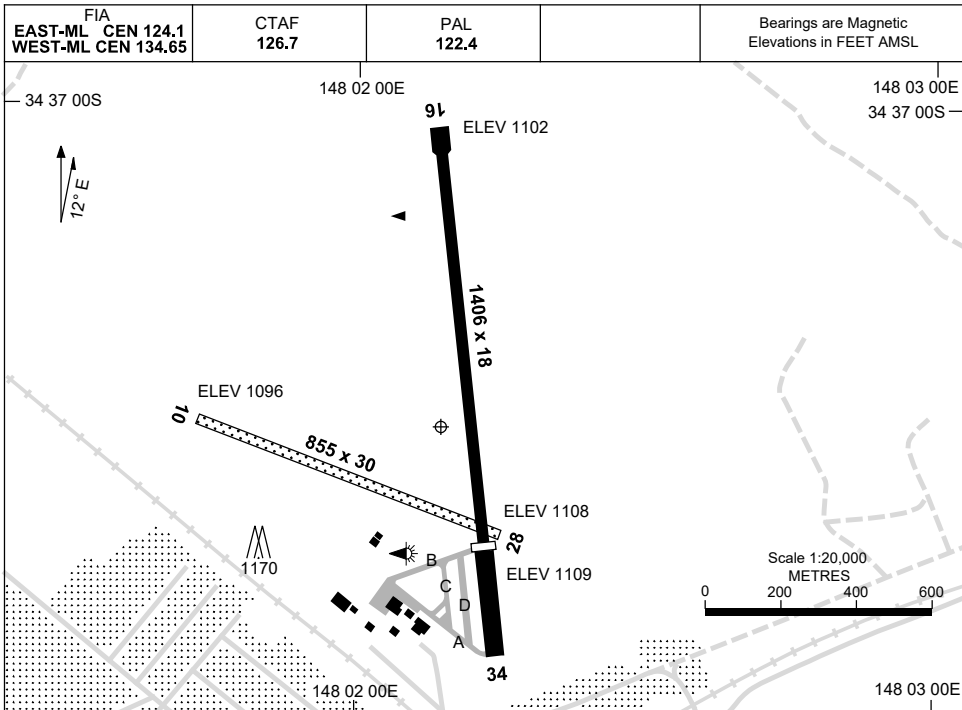

30 NOV 2023

AD ELEV 1110
34 37 28S 148 02 09E

AERODROME CHART
COOTAMUNDRA, NSW (YCTM)

RWY		AERODROME LIGHTING	
		TAXIWAY : BLUE EDGE	RL : PAL 122.4
16	162	LIRL	
342	34	LIRL	
10	099	NIL	
279	28	NIL	

NOTES

- RWY 34 THR PERM DISP 280M INDICATED BY 6 GREEN INSET THR LGT.
- FIA FREQ 124.1 AVBL CIRCUIT AREA.
FIA FREQ 134.65 AVBL 4,000FT.

Changes: TWY D, DEPICTION OF DISPLACED THR, RWY LEN, Editorial.

CTMAD01-177