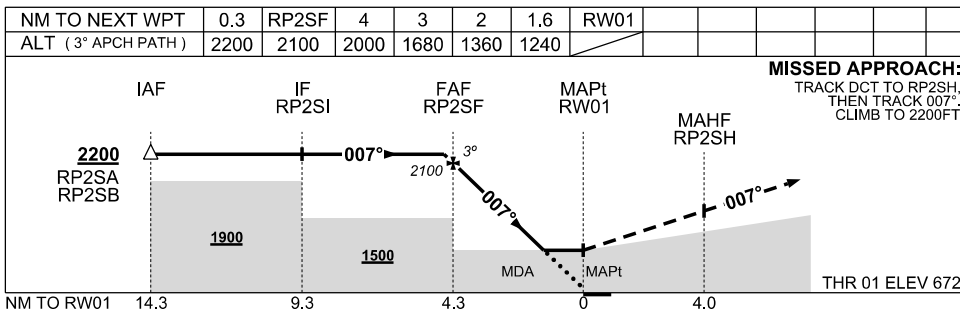

USE QNH

RNP RWY 01

09 JUL 2026

CARRAPATEENA, SA (YCPT)

NOTES

CATEGORY	A	B	C	D
LNAV	1240 (568-3.2)			NOT APPLICABLE
CIRCLING	1290 (618-2.4)		1420 (748-4.0)	
ALTERNATE	(1118-4.4)		(1248-6.0)	

Changes: AWIS, ADDED/MODIFIED OBSTACLES