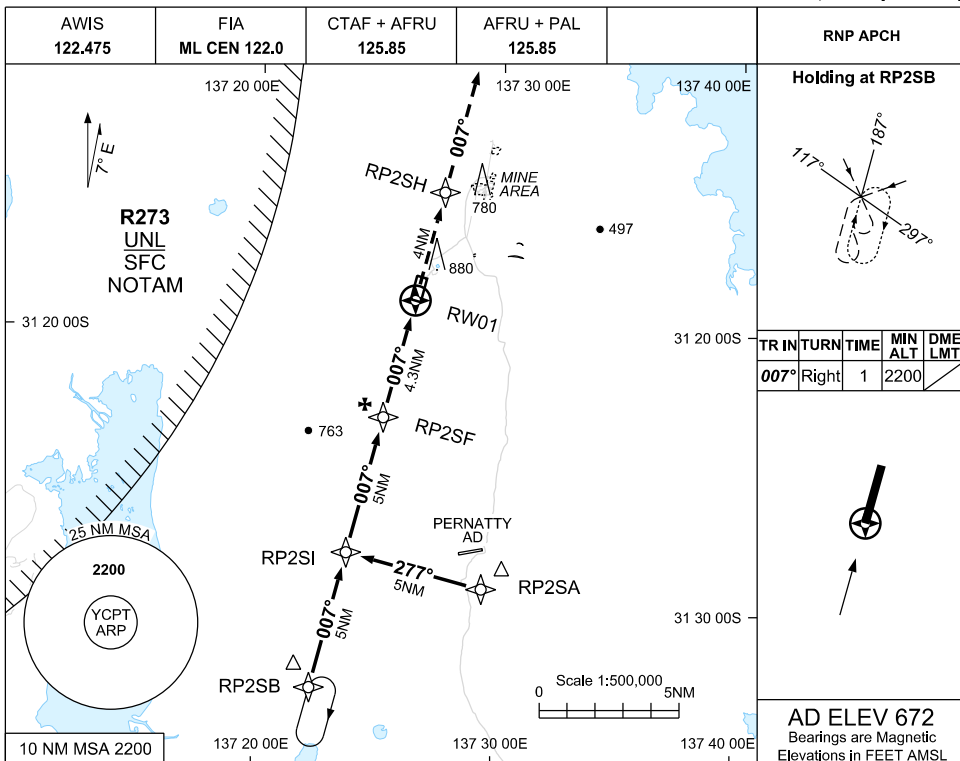

USE QNH

RNP RWY 01

09 JUL 2026

CARRAPATEENA, SA (YCPT)

NOTES

CATEGORY	A	B	C	D
LNAV	1240 (568-3.2)			NOT APPLICABLE
CIRCLING	1290 (618-2.4)		1420 (748-4.0)	
ALTERNATE	(1118-4.4)		(1248-6.0)	

Changes: AWIS, ADDED/MODIFIED OBSTACLES

CPTGN01-187