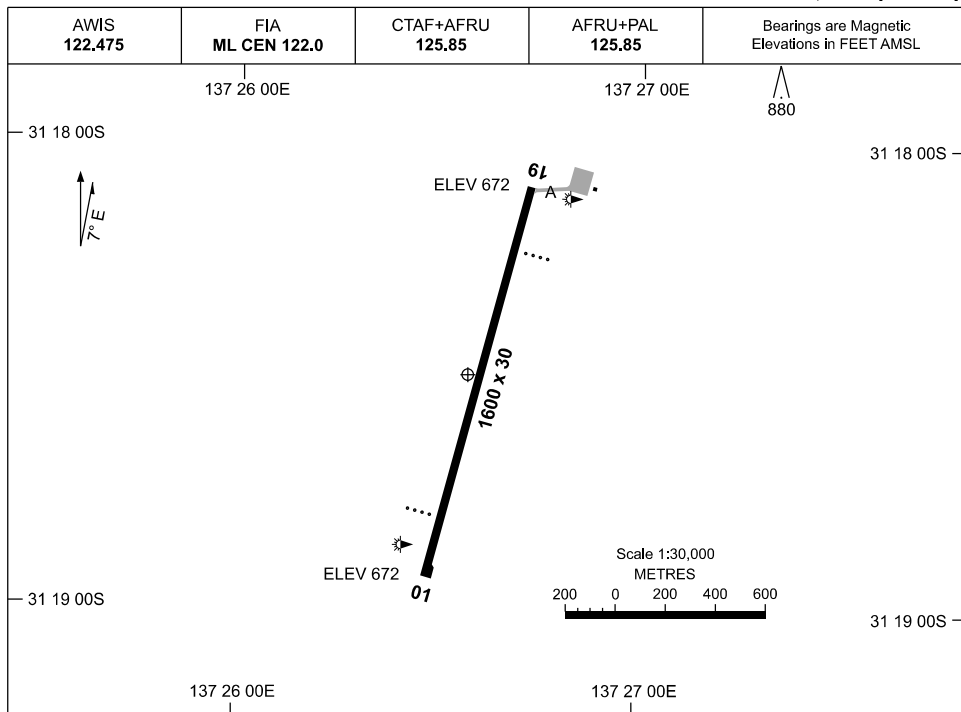

09 JUL 2026

AD ELEV 672
31 18 30S 137 26 36E

AERODROME CHART
CARRAPATEENA, SA (YCPT)

	AERODROME LIGHTING
RWY	TAXIWAY : BLUE EDGE RL : AFRU+PAL 125.85, SDBY (20 SEC)
01 ⁰⁰⁷	PAPI 3.0° 42FT LIRL
¹⁸⁷ 19	PAPI 3.0° 42FT LIRL

NOTES

1. AWIS RQ TWO PULSES, ONE SEC APART TO ACT.

Changes: AWIS AND NOTE 1 ADDED, SWITCHOVER TIME, OBST ADDED, Editorial.

CPTAD01-187