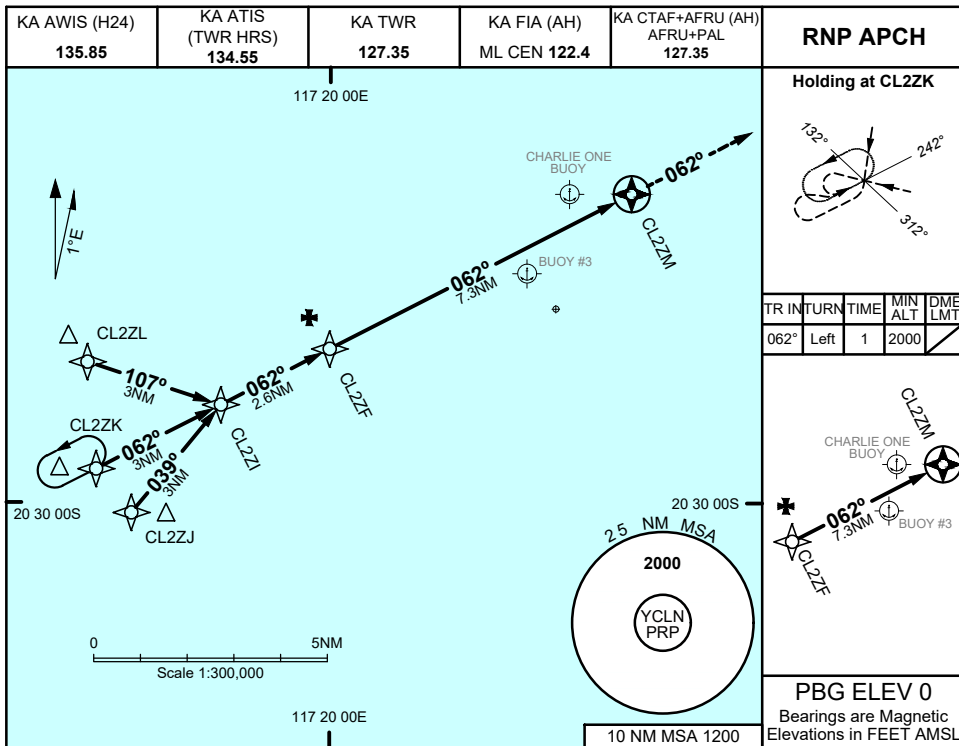

FOR CASA APPROVED OPERATORS ONLY

USE QNH

RNP Z 062

09 JUL 2026

CHARLIE ONE, WA (YCLN)

NM TO NEXT WPT	1.2	1	CL2ZF	7	6	5	4.1	CL2ZM			
ALT (3° APCH PATH)	2000	1920	1600	1500	1190	870	600				

NOTES

1. MAX IAS:
INITIAL : 90KTS
HOLDING: 90 KTS
2. MAPt LOCATED 1.0 NM FROM CHARLIE ONE
3. PRP (S20 25 50, E117 25 09)
- *4. INCLUDES 50FT FOR USE OF FORECAST AREA QNH

CATEGORY	H
AREA QNH*	600 (600 - 2.5)
ALTERNATE	(1140 - 4.5)

Changes: Editorial

CLNGN01-187

FOR CASA APPROVED OPERATORS ONLY