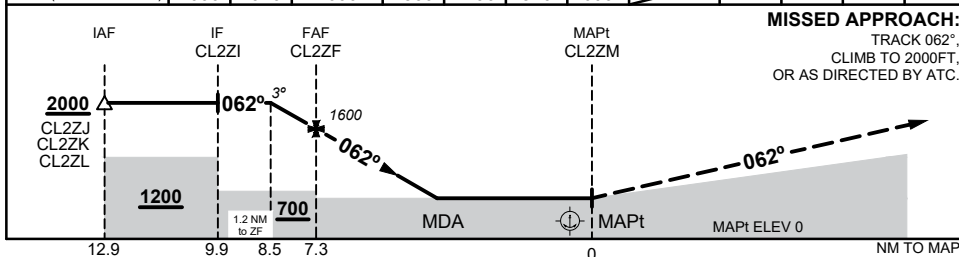

FOR CASA APPROVED OPERATORS ONLY

USE QNH

RNP Z 062

09 JUL 2026

CHARLIE ONE, WA (YCLN)

NM TO NEXT WPT	1.2	1	CL2ZF	7	6	5	4.1	CL2ZM			
ALT (3° APCH PATH)	2000	1920	1600	1500	1190	870	600				

NOTES

1. MAX IAS:
INITIAL : 90KTS
HOLDING: 90 KTS
2. MAPt LOCATED 1.0 NM FROM CHARLIE ONE
3. PRP (S20 25 50, E117 25 09)
- *4. INCLUDES 50FT FOR USE OF FORECAST AREA QNH

CATEGORY	H
AREA QNH*	600 (600 - 2.5)
ALTERNATE	(1140 - 4.5)

Changes: Editorial

CLNGN01-187

FOR CASA APPROVED OPERATORS ONLY