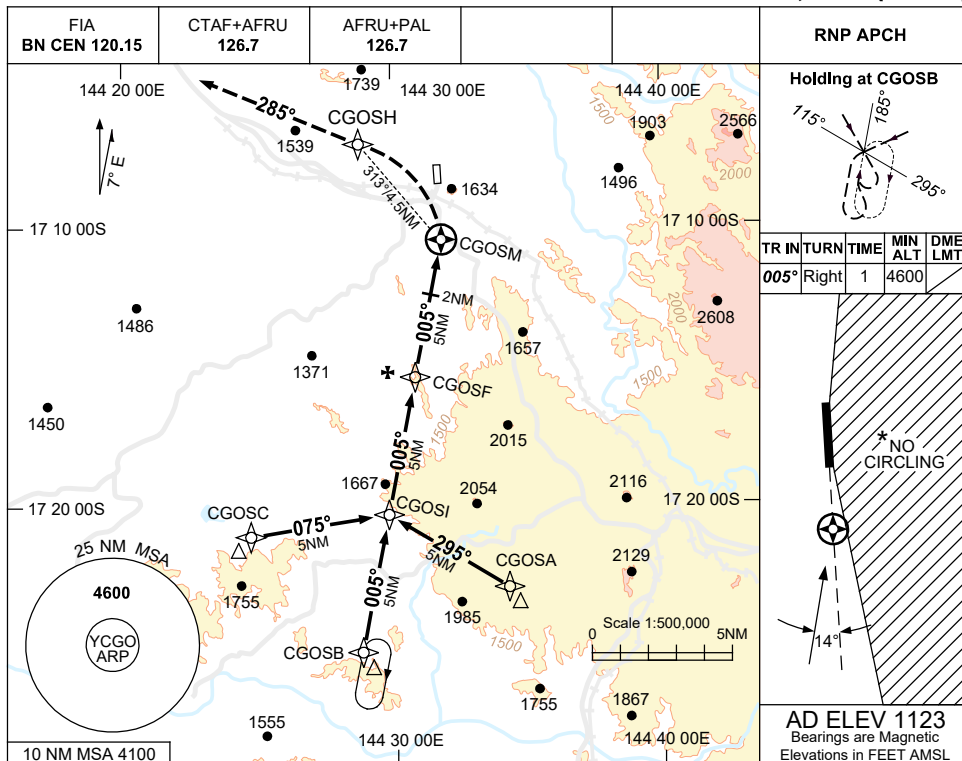

USE QNH

RNP RWY 35

24 MAR 2022

CHILLAGOE, QLD (YCGO)

NM TO NEXT WPT	2	1	CGOSF	4	3	2	1	0.3	CGOSM			
ALT (3.6° APCH PATH)	4600	4230	3850	3470	3080	2700	2320	2050				

NM TO CGOSM: 15, 10, 5, 2, 0, 2.0

**NOTES**

CATEGORY	A	B	C	D
LNAV (HJ ONLY)	2050 (927-5.0)		NOT APPLICABLE	
CIRCLING *	2220 (1097-2.4)			
ALTERNATE	(1597-4.4)			

1. MAX IAS:  
MAP TURN : 130KT.
- \* 2. NO CIRCLING EAST OF RWY 17/35.
3. CIRCLING MNM ONLY DURING NIGHT OPS.
4. COLOUR: SEE SPEC NOTICES.