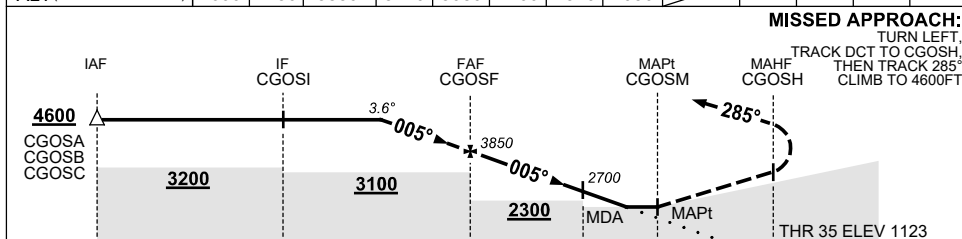

USE QNH

RNP RWY 35

24 MAR 2022

CHILLAGOE, QLD (YCGO)

NM TO NEXT WPT	2	1	CGOSF	4	3	2	1	0.3	CGOSM			
ALT (3.6° APCH PATH)	4600	4230	3850	3470	3080	2700	2320	2050				

NM TO CGOSM: 15, 10, 5, 2, 0, 2.0

**NOTES**

CATEGORY	A	B	C	D
LNAV (HJ ONLY)	2050 (927-5.0)		NOT APPLICABLE	
CIRCLING *	2220 (1097-2.4)			
ALTERNATE	(1597-4.4)			

1. MAX IAS:  
MAP TURN : 130KT.
- \* 2. NO CIRCLING EAST OF RWY 17/35.
3. CIRCLING MNM ONLY DURING NIGHT OPS.
4. COLOUR: SEE SPEC NOTICES.