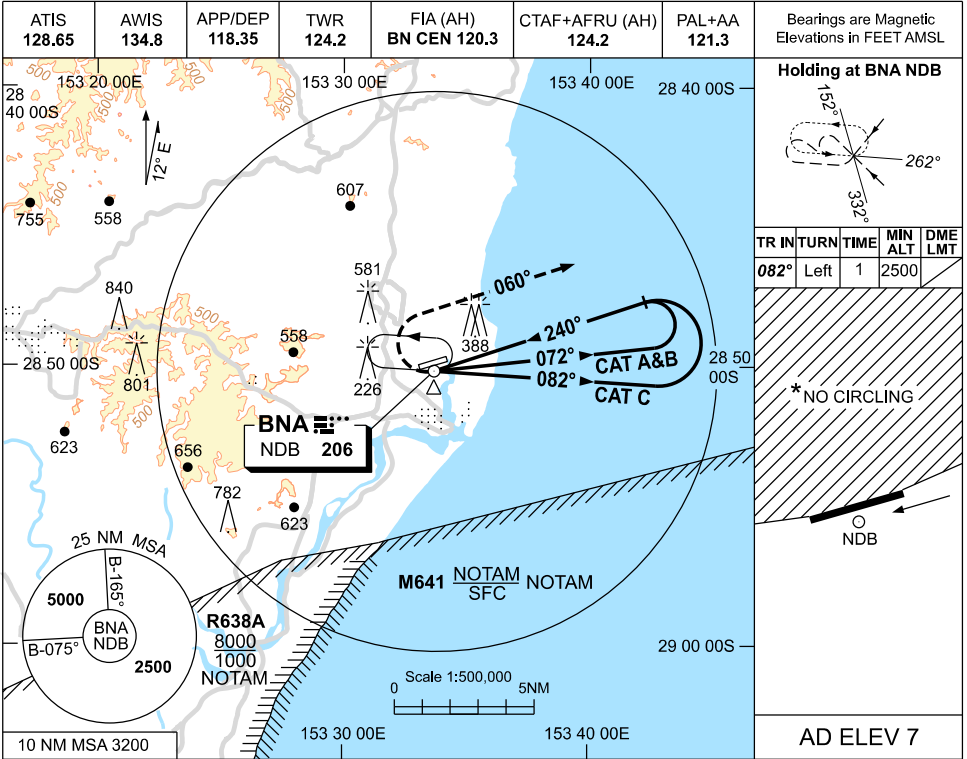

**USE QNH**  
**BALLINA/BYRON GATEWAY, NSW (YBNA)**

NDB RWY 24

**09 JUL 2026**

DME DIST	NOT APPLICABLE						
ALT							

**NOTES**

1. MAX IAS:  
HOLDING : 195KT.  
INITIAL : 195KT.  
MISSED APCH  
TURN : 180KT.
- \*2. NO CIRCLING NORTH  
OF RWY 06 / 24.
3. PROC PARTIALLY IN  
NON-CONTROLLED  
AIRSPACE
4. COLOUR : SEE  
SPEC NOTICES.

CATEGORY	A	B	C	D
S-I NDB	<b>790 (783-4.5)</b>			<b>NOT APPLICABLE</b>
CIRCLING *	<b>790 (783-2.4)</b>	<b>1030 (1023-4.0)</b>		
ALTERNATE	<b>(1283-4.4)</b>	<b>(1523-6.0)</b>		

Changes: Editorial, FREQ.

BANB01-187