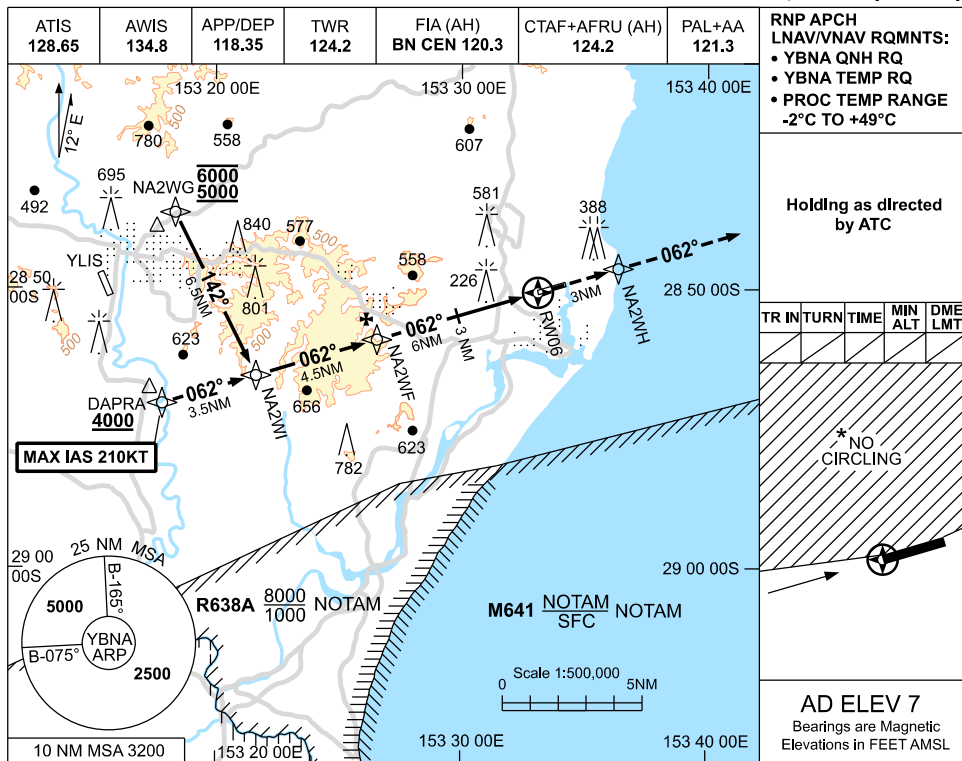

USE QNH
BALLINA/BYRON GATEWAY, NSW (YBNA)

RNP Z RWY 06

09 JUL 2026

NOTES

1. MAX IAS:
INITIAL : 210KT.
- * 2. NO CIRCLING NORTH
OF RWY 06 / 24.
3. **CAUTION:**
PROC OVERLAYS
YLIS PROCS.
4. **COLOUR :** SEE
SPEC NOTICES.

CATEGORY	A	B	C	D
LNAV/VNAV		490 (484-2.7)		NOT APPLICABLE
LNAV		680 (674-3.8)		
CIRCLING *	790 (783-2.4)		1030 (1023-4.0)	
ALTERNATE	(1283-4.4)		(1523-6.0)	

Changes: IAF ALT, MINIMA, FREQ, NEW WPT, Editorial.