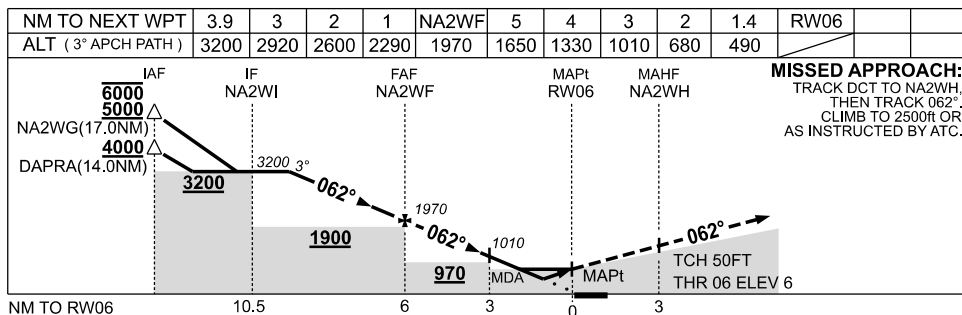

USE QNH
BALLINA/BYRON GATEWAY, NSW (YBNA)

RNP Z RWY 06

09 JUL 2026

NOTES

1. MAX IAS:
INITIAL : 210KT.
- * 2. NO CIRCLING NORTH
OF RWY 06 / 24.
3. **CAUTION:**
PROC OVERLAYS
YLIS PROCS.
4. **COLOUR :** SEE
SPEC NOTICES.

CATEGORY	A	B	C	D
LNAV/VNAV		490 (484-2.7)		NOT APPLICABLE
LNAV		680 (674-3.8)		
CIRCLING *	790 (783-2.4)		1030 (1023-4.0)	
ALTERNATE	(1283-4.4)		(1523-6.0)	

Changes: IAF ALT, MINIMA, FREQ, NEW WPT, Editorial.