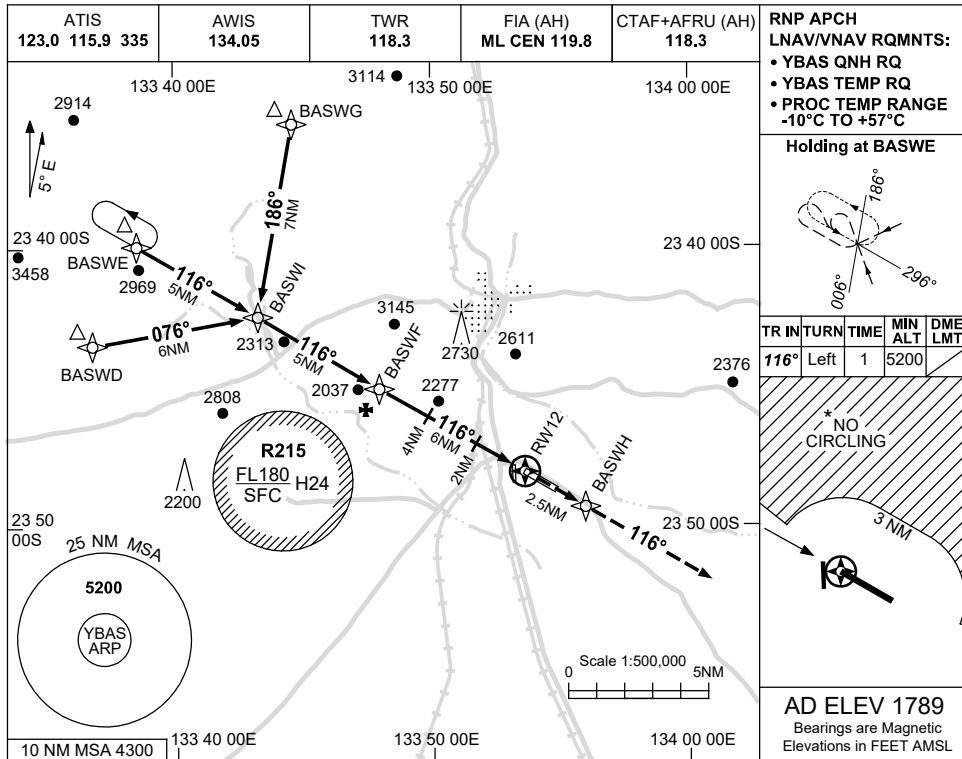

USE QNH

RNP Z RWY 12

ALICE SPRINGS, NT (YBAS)

13 JUN 2024

RNP APCH
LNAV/VNAV RQMNTS:
 • YBAS QNH RQ
 • YBAS TEMP RQ
 • PROC TEMP RANGE
 -10°C TO +57°C

Holding at BASWE

TR IN	TURN	TIME	MIN ALT	DME LMT
116°	Left	1	5200	

AD ELEV 1789
 Bearings are Magnetic
 Elevations in FEET AMSL

NM TO NEXT WPT	4.6	4	3	2	1	BASWF	5	4	3	2	1.5	1	RW12
ALT (3° APCH PATH)	5200	5020	4700	4380	4070	3750	3430	3110	2790	2470	2320	2140	

MISSED APPROACH:
 TRACK DCT TO BASWH,
 THEN TRACK 116°.
 CLIMB TO 5200ft.

NOTES

CATEGORY	A	B	C	D
LNAV/VNAV		2140	(354-1.1)	
LNAV		2320	(531-2.1)	
CIRCLING *	2570	(781-2.4)	2990	(1201-4.0) 2990 (1201-5.0)
ALTERNATE		(1281-4.4)	(1701-6.0)	(1701-7.0)

- * 1. NO CIRCLING NORTH OF RWY 12/30 BEYOND 3NM.
- 2. CTA CONTAINMENT NOT ASSURED WHEN HOLDING AT OR BLW 6500FT.