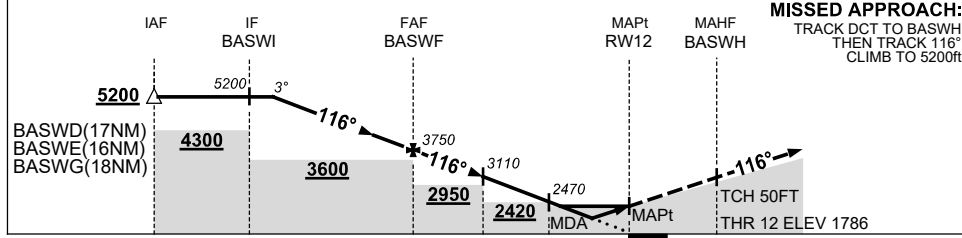

USE QNH

RNP Z RWY 12

ALICE SPRINGS, NT (YBAS)

13 JUN 2024

RNP APCH
LNAV/VNAV RQMNTS:
 • YBAS QNH RQ
 • YBAS TEMP RQ
 • PROC TEMP RANGE
 -10°C TO +57°C

Holding at BASWE

TR IN	TURN	TIME	MIN ALT	DME LMT
116°	Left	1	5200	

AD ELEV 1789
 Bearings are Magnetic
 Elevations in FEET AMSL

NM TO NEXT WPT	4.6	4	3	2	1	BASWF	5	4	3	2	1.5	1	RW12
ALT (3° APCH PATH)	5200	5020	4700	4380	4070	3750	3430	3110	2790	2470	2320	2140	

MISSED APPROACH:
 TRACK DCT TO BASWH,
 THEN TRACK 116°.
 CLIMB TO 5200ft.