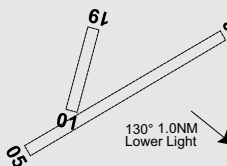

LOWER LIGHT

ELEV 55

FULL NOTAM SERVICE NOT AVBL

SA
343100S 1382525E UTC +9:30 YLLT
AD OPR Adelaide Tandem Skydiving Pty Ltd, 4158 Port Wakefield Rd, Lower Light, SA, 5501. Email: info@adelaideskydiving.com.au. PH 0411 875 867. ARO 08 8261 4161. Website: www.adelaideskydiving.com.au. UNCR

REMARKS

1. PPR.
2. AD Charges: $24 plus GST per landing.
3. No night landings or approaches for visiting ACFT.

HANDLING SERVICES AND FACILITIES

AVGAS - private installation. Not AVBL for resale.

PHYSICAL CHARACTERISTICS

01/19	15c	Unrated. Grass	WID 7
05/23	32c	Unrated. Gravel	WID 7

ATS AND AERODROME COMMUNICATION FACILITIES

FIA ADELAIDE CENTRE 130.45

LOCAL TRAFFIC REGULATIONS

1. Do not move off main RWY 05/23 due to drop off and lights. RWY 01/19 has truck tyres lining RWY edges.
2. ACFT landing RWY 05/23 are not to turn mid RWY. TAX to end of RWY to turn.

CTAF 126.7

ADDITIONAL INFORMATION

1. Windshear may be present undershoot RWY 19.
2. PJE OPS HJ, WI 2NM of AD. PJE ACFT broadcast OPS on 130.45.

CHARTS RELATED TO THE AERODROME

WAC 3458, 3459.