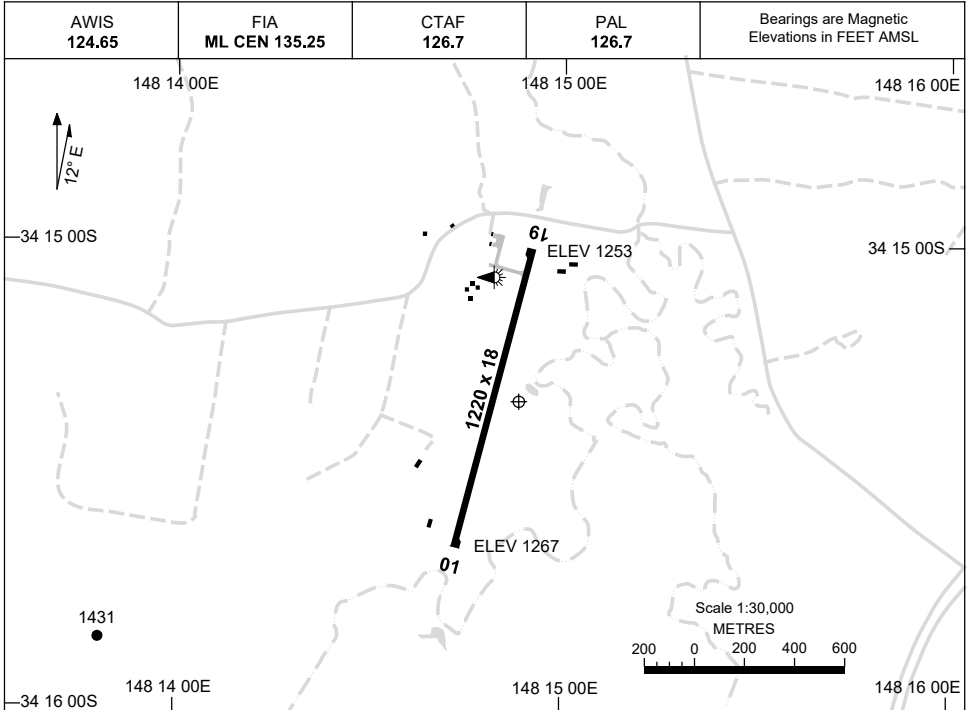

16 JUN 2022

AD ELEV 1267  
34 15 20S 148 14 53E

AERODROME CHART  
**YOUNG, NSW (YYNG)**

	<b>AERODROME LIGHTING</b>
<b>RWY</b>	TAXIWAYS : BLUE EDGE RL : PILOT ACTIVATED 126.7
<b>01</b> <small>003</small>	LIRL
<small>183</small> <b>19</b>	LIRL

**NOTES**

1. FIA FREQ 135.25 AVBL CIRCUIT AREA.

Changes: NOTE 1 DELETED.

YNGAD01-171