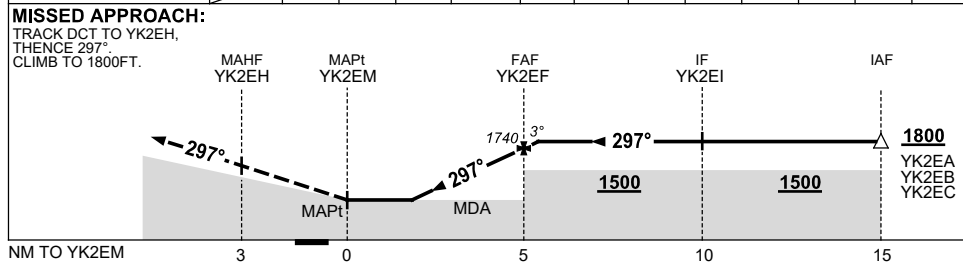

USE QNH

RNP E

23 MAR 2023

YORKE ISLAND, QLD (YYKI)

NM TO NEXT WPT	YK2EM	2.1	3	4	YK2EF	0.2			
ALT (3° APCH PATH)		820	1100	1420	1740	1800			

NOTES

CATEGORY	A	B	C	D
CIRCLING	820 (810-2.4)		NOT APPLICABLE	
ALTERNATE	(1310-4.4)			