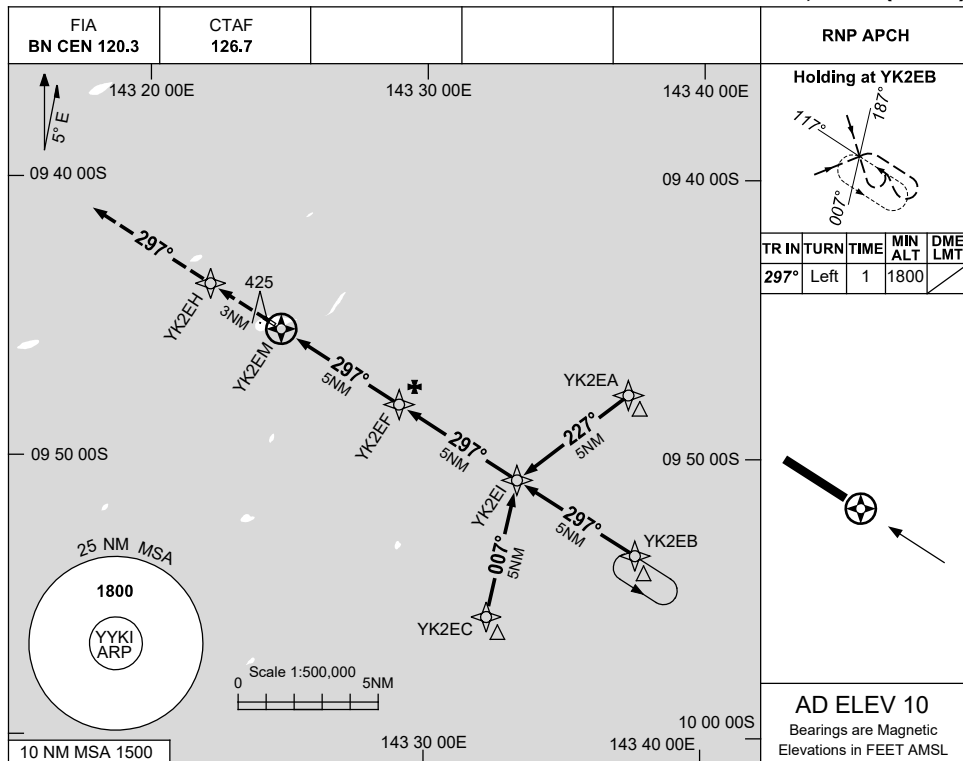

USE QNH

RNP E

23 MAR 2023

YORKE ISLAND, QLD (YYKI)

NM TO NEXT WPT	YK2EM	2.1	3	4	YK2EF	0.2			
ALT (3° APCH PATH)		820	1100	1420	1740	1800			

NOTES

CATEGORY	A	B	C	D
CIRCLING	820 (810-2.4)		NOT APPLICABLE	
ALTERNATE	(1310-4.4)			

Changes: WPT NAMING CONVENTION, MAHF FLY-BY.

XYIGN01-174