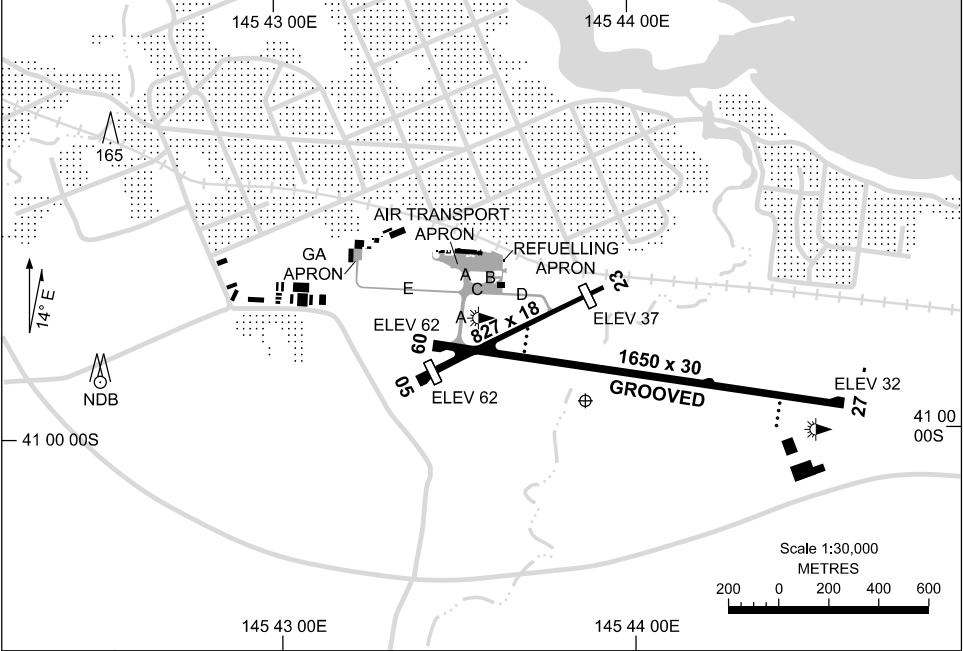

19 MAR 2026

AD ELEV 63
40 59 56S 145 43 52E

AERODROME CHART
WYNYARD, TAS (YWYY)

AWIS 133.35	FIA ML CEN 122.6	CTAF+AFRU 126.9	AFRU+PAL 126.9	Bearings are Magnetic Elevations in FEET AMSL
----------------	---------------------	--------------------	-------------------	--------------------------------------------------

RWY		AERODROME LIGHTING
		TAXIWAY : BLUE EDGE ON TWY A, TWY B AND TWY C. RL : AFRU+PAL 126.9 , SDBY (6 SEC)
09 ⁰⁸⁶		PAPI 3.0° 41FT LIRL
²⁶⁶ 27		PAPI 3.0° 41FT LIRL
05 ⁰⁵¹		NIL
²³¹ 23		NIL

NOTES

1. AWIS REQUIRES ONE ONE-SEC PULSE TO ACTIVATE.