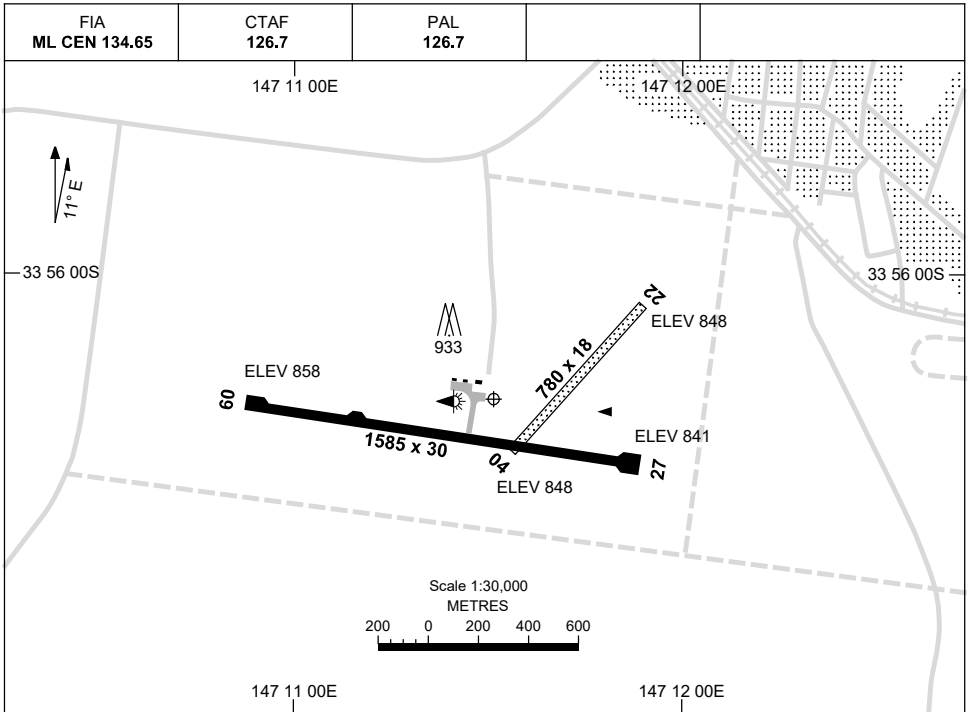

9 SEP 2021

AD ELEV 859
33 56 14S 147 11 29E

AERODROME CHART
WEST WYALONG, NSW (YWWL)

AERODROME LIGHTING	
RWY	TAXIWAY : BLUE EDGE RL : PAL 126.7 , PTBL PN OR EMERG
09 <small>087</small>	LIRL
<small>267</small> 27	LIRL
04 <small>031</small>	NIL
<small>211</small> 22	NIL

NOTES

1. AWIS (PHONE) 02 9353 6457
2. FIA FREQ 134.65 AVBL CIRCUIT AREA.

Changes: PAL FREQ.

WWLAD01-168