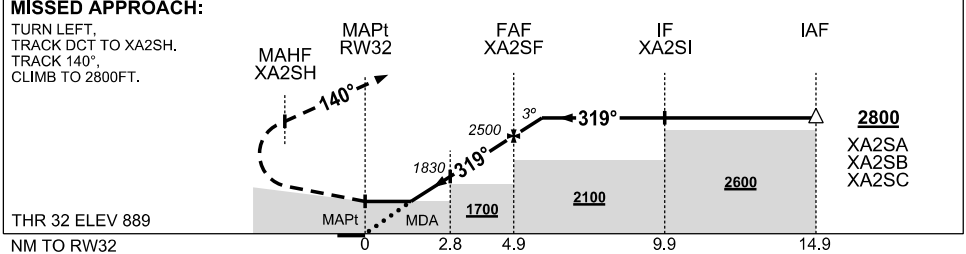

30 NOV 2023

USE QNH

RNP RWY 32
WOODIE WOODIE, WA (YWWI)

NM TO NEXT WPT	RW32	1.6	2	3	4	XA2SF	1			
ALT (3° APCH PATH)		1440	1570	1890	2210	2500	2800			

NOTES

CATEGORY	A	B	C	D
LNAV	1440 (551-3.1)			NOT APPLICABLE
CIRCLING *	1610 (721-2.4)		1770 (881-4.0)	
ALTERNATE	(1221-4.4)		(1381-6.0)	

- MAX IAS: MAP TURN 210KT
- NO CIRCLING EAST OF RWY 14/32
- CAUTION: YCNF PROCS ADJACENT TO E

Changes: CHART TITLE, EDITORIAL

WWIGN02-177