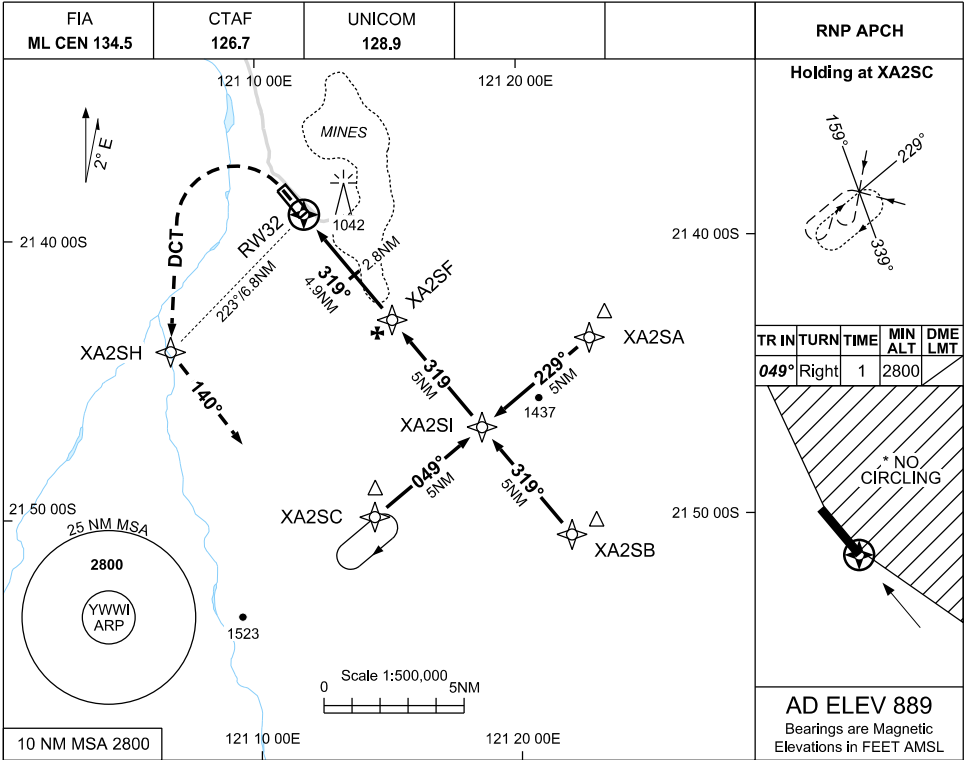

30 NOV 2023

USE QNH

RNP RWY 32
WOODIE WOODIE, WA (YWWI)

NM TO NEXT WPT	RW32	1.6	2	3	4	XA2SF	1			
ALT (3° APCH PATH)		1440	1570	1890	2210	2500	2800			

NOTES

CATEGORY	A	B	C	D
LNAV	1440 (551-3.1)			NOT APPLICABLE
CIRCLING *	1610 (721-2.4)		1770 (881-4.0)	
ALTERNATE	(1221-4.4)		(1381-6.0)	

- MAX IAS: MAP TURN 210KT
- NO CIRCLING EAST OF RWY 14/32
- CAUTION: YCNF PROCS ADJACENT TO E

Changes: CHART TITLE, EDITORIAL

WWIGN02-177