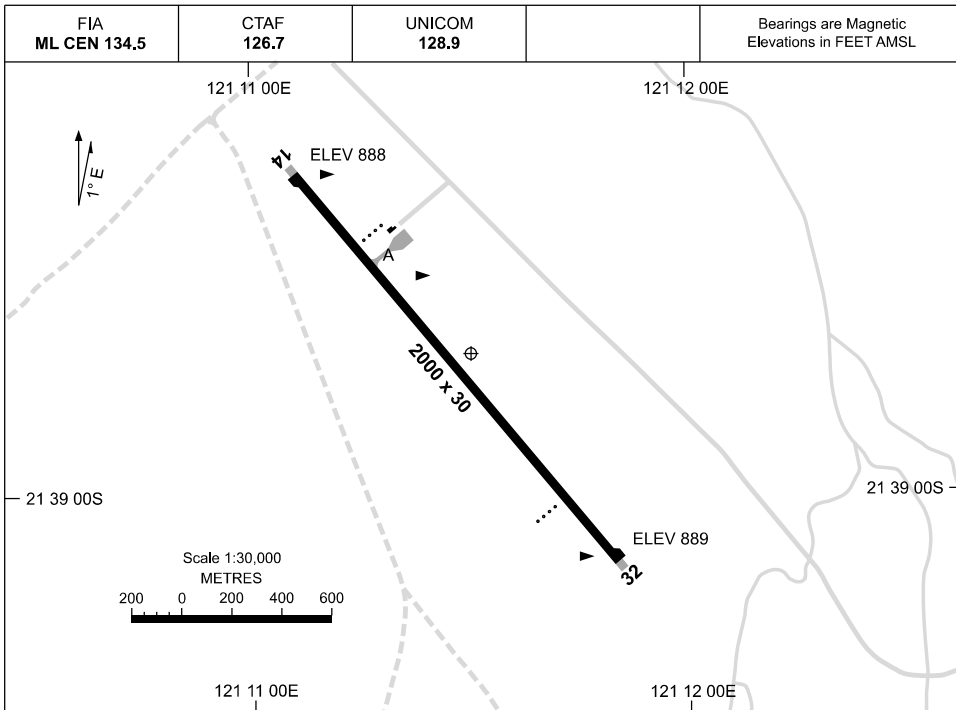

27 NOV 2025

AD ELEV 889
21 38 43S 121 11 30E

AERODROME CHART
WOODIE WOODIE, WA (YWWI)

	AERODROME LIGHTING
RWY	RL : PTBL (EMERG ONLY, 90 MIN PN TO ARO)
14 <small>139</small>	PAPI 3.0° 48FT PTBL
<small>319</small> 32	PAPI 3.0° 48FT PTBL

NOTES

1. FIA FREQ 134.5 NOT AVBL ON GROUND.
2. PAPI - MANUAL ACTIVATION. 30 MIN PN (ARO 08 9460 7037).

Changes: MAG VAR.

WWIAD01-185