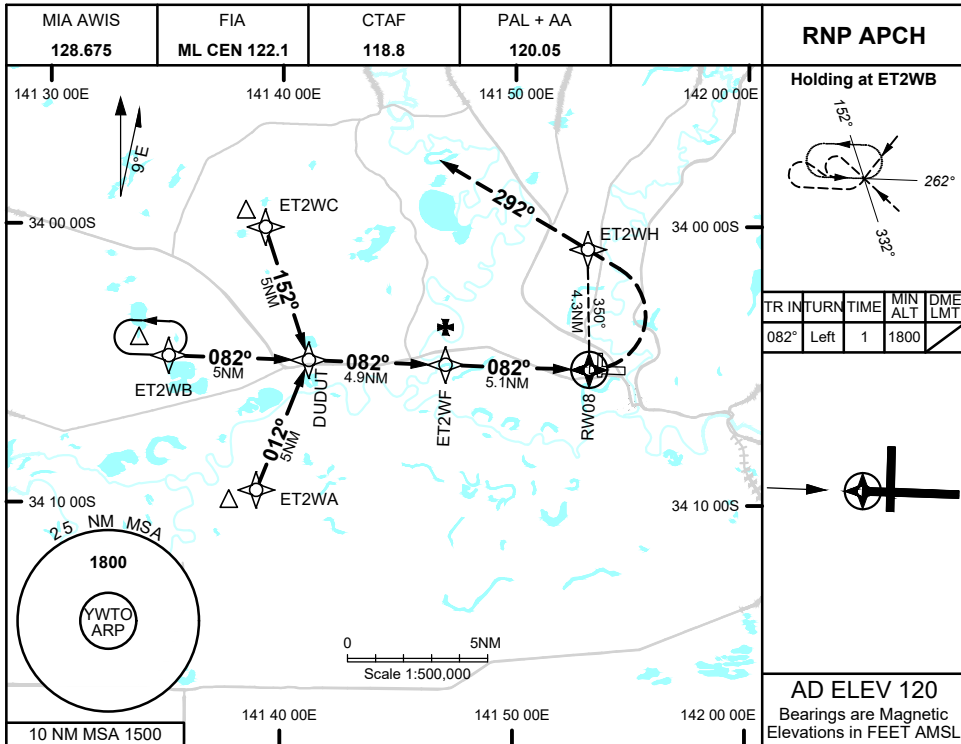

27 NOV 2025

WENTWORTH, NSW (YWTO)

NM TO NEXT WPT	ET2WF	5	4	3	2	1.6	RW08					
ALT (3° APCH PATH)	1800	1760	1440	1120	800	660						

MISSED APPROACH:
TRACK DCT TO ET2WH,
THENCE TRACK 292°,
CLIMB TO 1800FT.

NOTES

- MAX IAS:
INITIAL : 210KT
MA TURN : 180KT
- CAUTION: REMOTE
ALTIMETER SETTING
SOURCE YMIA.

CATEGORY	A	B	C	D
LNAV USING MIA ACTUAL QNH*	600 (487 - 2.7)			NOT APPLICABLE
LNAV	660 (547 - 3.1)			
CIRCLING	730 (610 - 2.4)	830 (710 - 4.0)		
ALTERNATE	(1110 - 4.4)		(1210 - 6.0)	

Changes: FROM SUP H134/25, IF NAME

WTOGN01-185