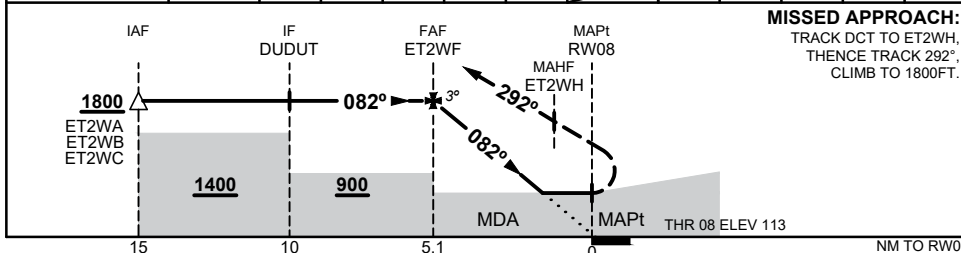

27 NOV 2025

WENTWORTH, NSW (YWTO)

NM TO NEXT WPT	ET2WF	5	4	3	2	1.6	RW08					
ALT (3° APCH PATH)	1800	1760	1440	1120	800	660						

MISSED APPROACH:
TRACK DCT TO ET2WH,
THENCE TRACK 292°,
CLIMB TO 1800FT.

NOTES

- MAX IAS:
INITIAL : 210KT
MA TURN : 180KT
- CAUTION: REMOTE
ALTIMETER SETTING
SOURCE YMIA.

CATEGORY	A	B	C	D
LNAV USING MIA ACTUAL QNH*	600 (487 - 2.7)			NOT APPLICABLE
LNAV	660 (547 - 3.1)			
CIRCLING	730 (610 - 2.4)	830 (710 - 4.0)		
ALTERNATE	(1110 - 4.4)		(1210 - 6.0)	

Changes: FROM SUP H134/25, IF NAME

WTOGN01-185