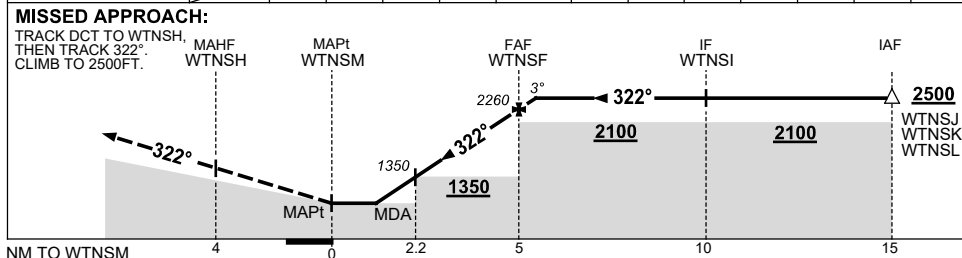

USE QNH

RNP S
WINTON, QLD (YWTN)

8 SEP 2022

NM TO NEXT WPT	WTNSM	1.8	2.2	3	4	WTNSF	0.8				
ALT (3° APCH PATH)		1250	1350	1620	1940	2260	2500				

NOTES

CATEGORY	A	B	C	D
				NOT APPLICABLE
CIRCLING	1250 (612-2.4)		1350 (712-4.0)	
ALTERNATE	(1112-4.4)		(1212-6.0)	

1. MAX IAS:
INITIAL : 210KT.

Changes: MASTS HEIGHTS.

WTNGN02-172