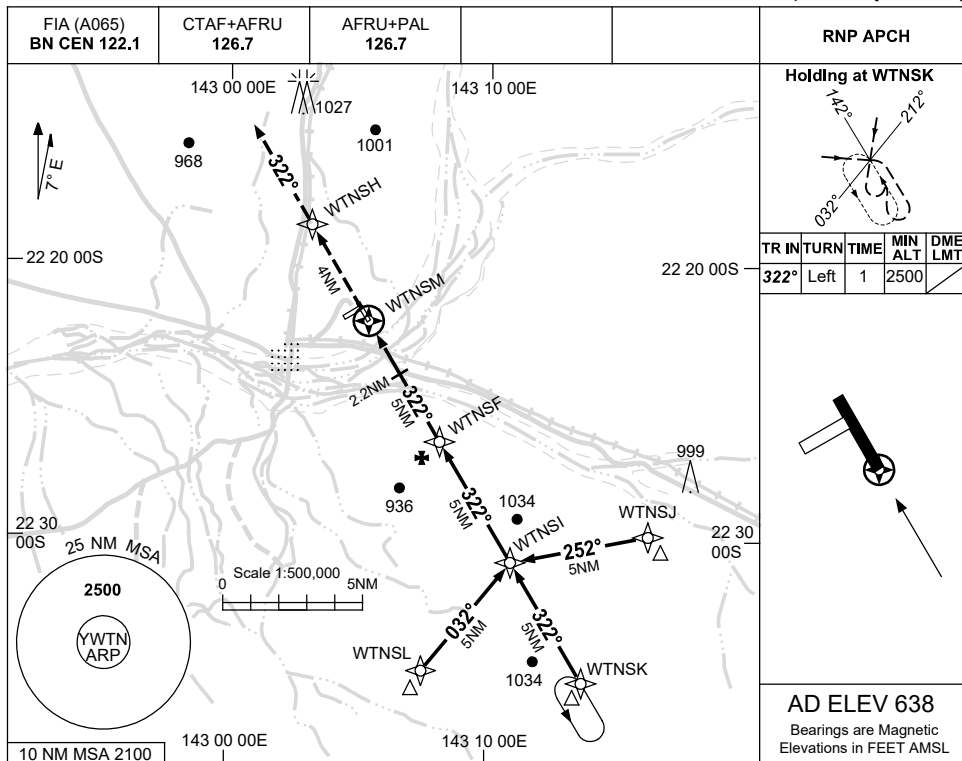

USE QNH

RNP S
WINTON, QLD (YWTN)

8 SEP 2022

NM TO NEXT WPT	WTNSM	1.8	2.2	3	4	WTNSF	0.8				
ALT (3° APCH PATH)		1250	1350	1620	1940	2260	2500				

NOTES

CATEGORY	A	B	C	D
				NOT APPLICABLE
CIRCLING	1250 (612-2.4)		1350 (712-4.0)	
ALTERNATE	(1112-4.4)		(1212-6.0)	

1. MAX IAS:
INITIAL : 210KT.

Changes: MASTS HEIGHTS.

WTNGN02-172