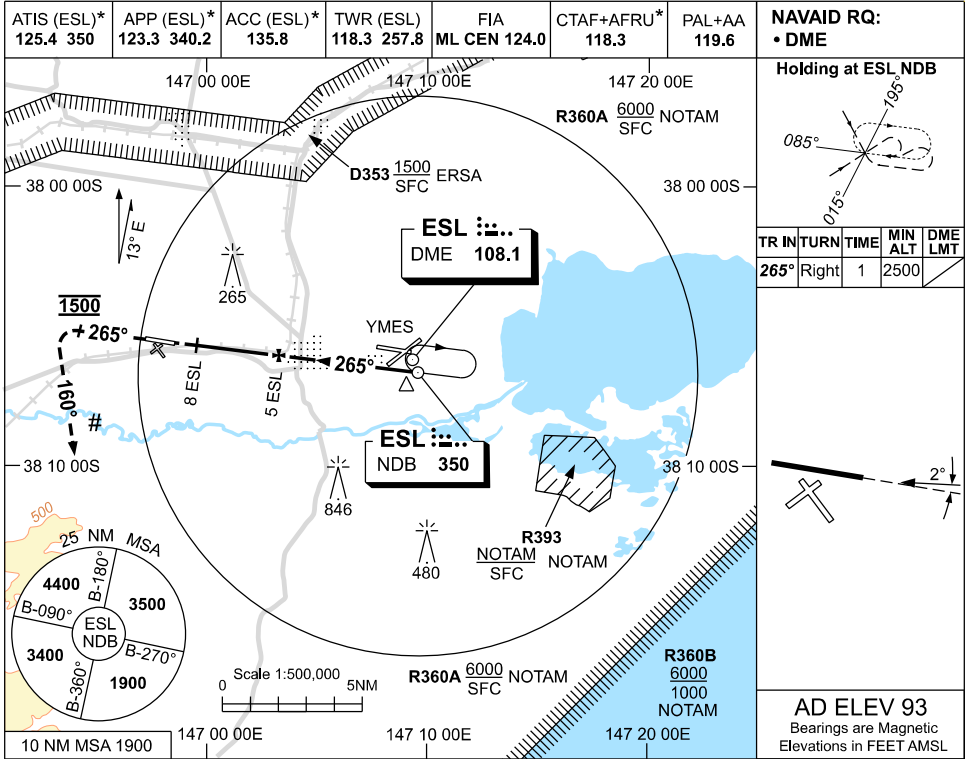

USE QNH

NDB-Y RWY 27  
WEST SALE, VIC (YWSL)

27 NOV 2025

NM	FM	ESL	DME	MAPt	6.9	6	5	4	3	2	1.4					
ALT (3.1° APCH PATH)					690	970	1300	1630	1960	2290	2500					

**MISSED APPROACH:**

TRACK 265° FROM ESL NDB,  
AT 1500ft TURN LEFT,  
TRACK 160°.  
CLIMB TO 3500ft OR  
AS DIRECTED BY ATC.

NM FM ESL DME

**NOTES**

- MAX IAS :  
HOLDING : 210KT.
- REFER TO ERSA  
FOR AVAILABILITY.
- MDA MAY BE REDUCED  
BY 100ft USING YMES  
QNH.
- YYRM RNP RWY 27  
PROC IS 20NM TO  
THE SOUTH.
- COLOUR : SEE  
SPEC NOTICES.

CATEGORY	A	B	C	D
CIRCLING‡	870 (777-2.4)		870 (777-4.0)	
ALTERNATE	(1277-4.4)		(1277-6.0)	
				NOT APPLICABLE

Changes: TWR.

WSLNB01-185