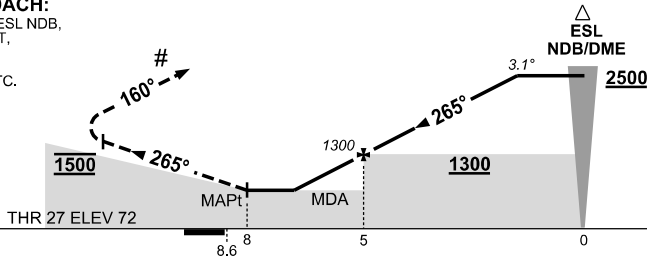

USE QNH

NDB-Y RWY 27  
WEST SALE, VIC (YWSL)

27 NOV 2025

NM	FM	ESL	DME	MAPt	6.9	6	5	4	3	2	1.4					
ALT (3.1° APCH PATH)					690	970	1300	1630	1960	2290	2500					

**MISSED APPROACH:**

TRACK 265° FROM ESL NDB,  
AT 1500ft TURN LEFT,  
TRACK 160°.  
CLIMB TO 3500ft OR  
AS DIRECTED BY ATC.

NM FM ESL DME

**NOTES**

- MAX IAS :  
HOLDING : 210KT.
- REFER TO ERSA  
FOR AVAILABILITY.
- MDA MAY BE REDUCED  
BY 100ft USING YMES  
QNH.
- YYRM RNP RWY 27  
PROC IS 20NM TO  
THE SOUTH.
- COLOUR : SEE  
SPEC NOTICES.

CATEGORY	A	B	C	D
CIRCLING‡	870 (777-2.4)		870 (777-4.0)	
ALTERNATE	(1277-4.4)		(1277-6.0)	
				NOT APPLICABLE

Changes: TWR.

WSLNB01-185