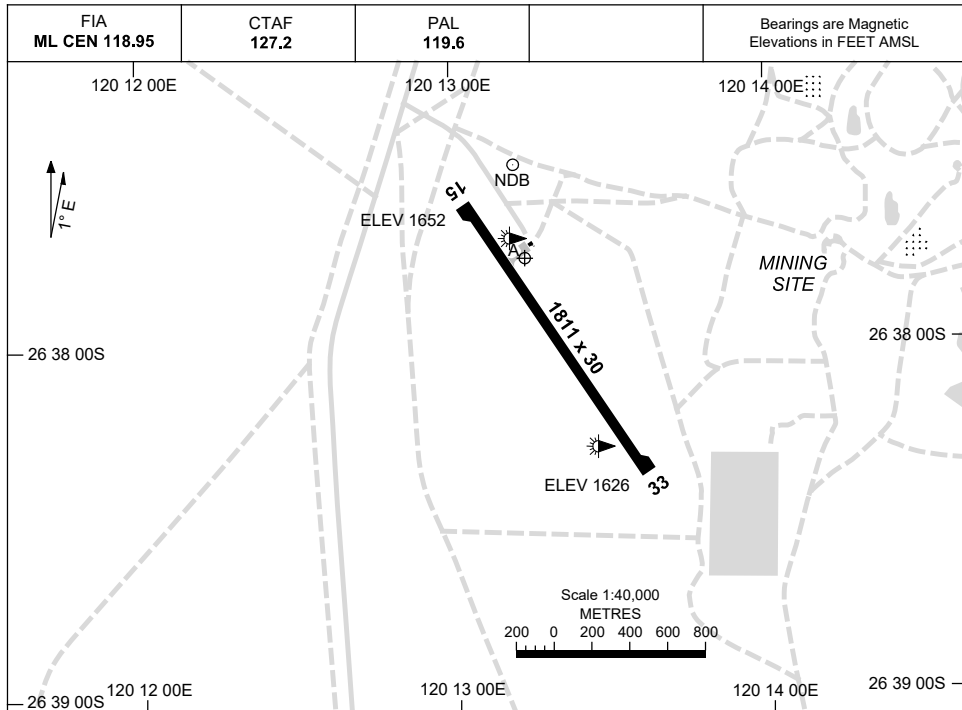

21 MAR 2024

AD ELEV 1652
26 37 45S 120 13 14E

AERODROME CHART
WILUNA, WA (YWLJ)

	AERODROME LIGHTING
RWY	TAXIWAY : BLUE EDGE RL : PAL 119.6 , SDBY (MANUAL ACT , 1 HR PN).
15 ¹⁴⁶ ₃₂₆ 33	LIRL LIRL

NOTES

1. FIA FREQ 118.95 AVBL IN CIRCUIT.
2. NIGHT OPS : EMERG ONLY UNLESS PRIOR PERMISSION OBTAINED FROM SHIRE OF WILUNA.
3. AWIS (PHONE) 08 6216 2641

Changes: AD ELEV, THR ELEV.

WLUD01-178