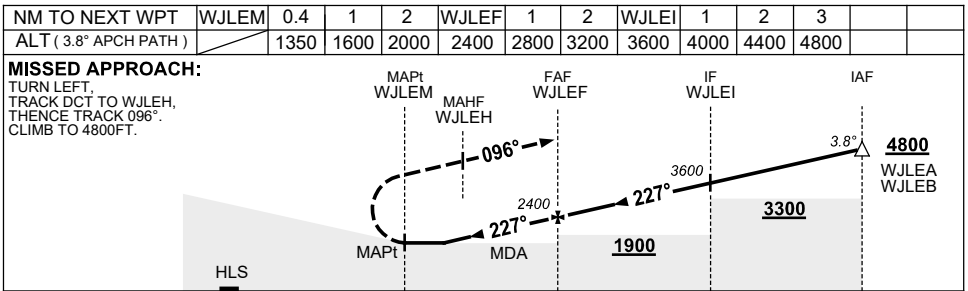

FOR CASA APPROVED OPERATORS ONLY

USE QNH

RNP 227

24 MAR 2022

WUJAL WUJAL, QLD (YWJL)

NOTES

CATEGORY	H
GNSS (VAA)	1350 (1307-5.0)
ALTERNATE	NOT APPLICABLE

1. KEY LEAD-IN FEATURE IS BLOOMFIELD RIVER.
2. COLOUR: SEE SPEC NOTICES.

Changes: CHART TITLE, PBN SPECIFICATION BOX.

WJLGN01-170

FOR CASA APPROVED OPERATORS ONLY