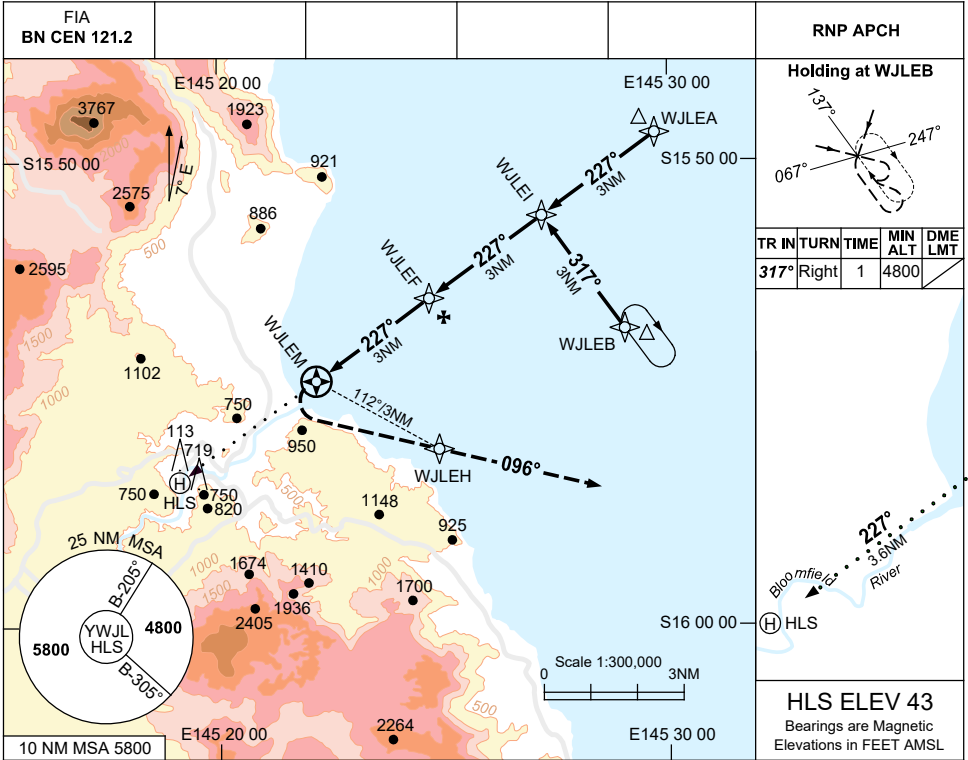

FOR CASA APPROVED OPERATORS ONLY

USE QNH

RNP 227

24 MAR 2022

WUJAL WUJAL, QLD (YWJL)

NOTES

CATEGORY	H
GNSS (VAA)	1350 (1307-5.0)
ALTERNATE	NOT APPLICABLE

1. KEY LEAD-IN FEATURE IS BLOOMFIELD RIVER.
2. COLOUR: SEE SPEC NOTICES.

Changes: CHART TITLE, PBN SPECIFICATION BOX.

WJLGN01-170

FOR CASA APPROVED OPERATORS ONLY