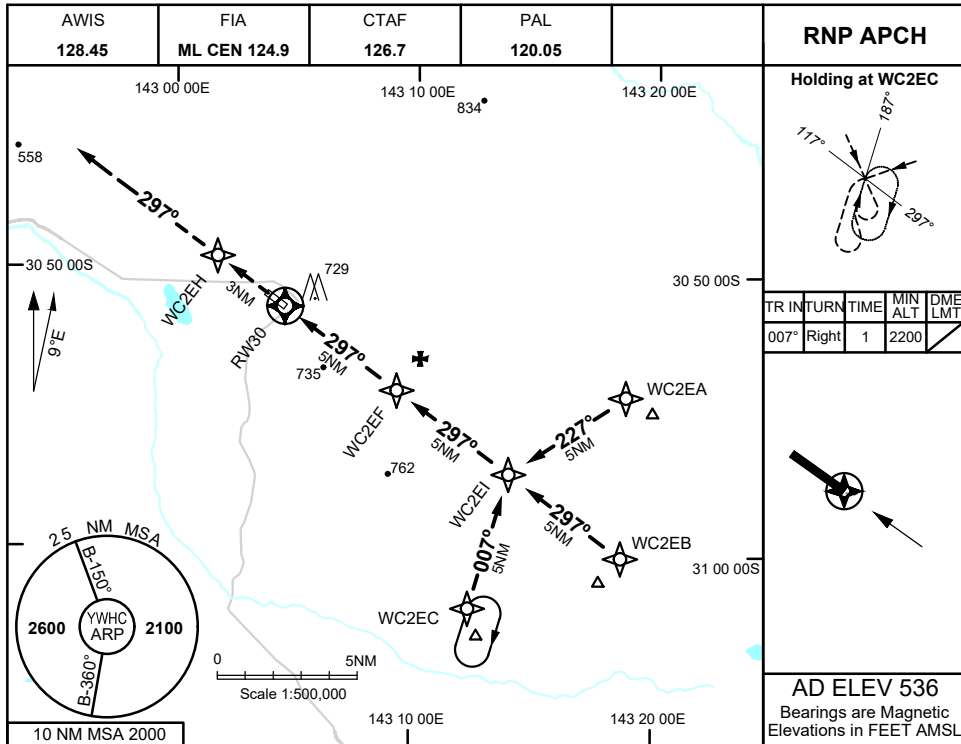

1 DEC 2022

NM TO NEXT WPT	RW30	1.7	2	3	4	WC2EF	0.1				
ALT (3° APCH PATH)		1130	1220	1540	1860	2170	2200				

CATEGORY	A	B	C	D
LNAV	1130 (594 - 3.4)			NOT APPLICABLE
CIRCLING	1270 (734 - 2.4)		1370 (834 - 4.0)	
ALTERNATE	(1234 - 4.4)		(1334 - 6.0)	

NOTES
1. MAX IAS:
INITIAL : 210KTS

Changes: CHART TITLE, WPT IDENTs, Editorial

WHCGN02-173