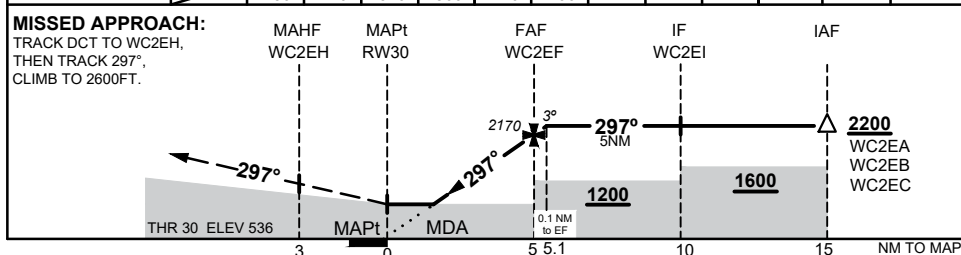

1 DEC 2022

NM TO NEXT WPT	RW30	1.7	2	3	4	WC2EF	0.1				
ALT (3° APCH PATH)		1130	1220	1540	1860	2170	2200				

CATEGORY	A	B	C	D
LNAV	1130 (594 - 3.4)			NOT APPLICABLE
CIRCLING	1270 (734 - 2.4)		1370 (834 - 4.0)	
ALTERNATE	(1234 - 4.4)		(1334 - 6.0)	

NOTES
1. MAX IAS:
INITIAL : 210KTS

Changes: CHART TITLE, WPT IDENTs, Editorial

WHCGN02-173