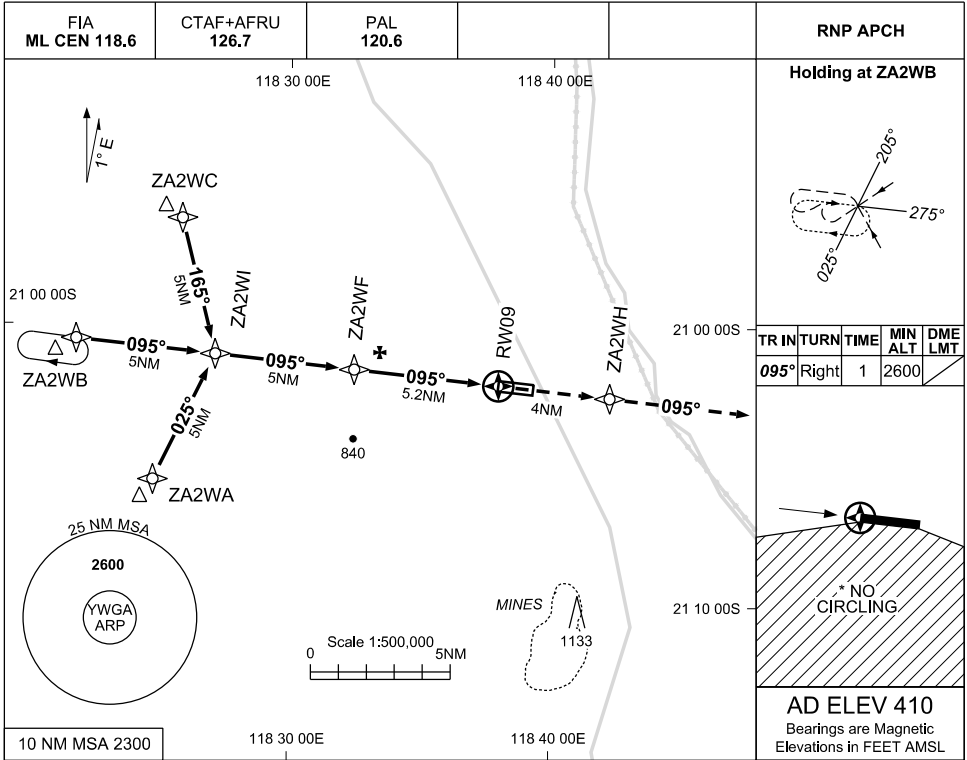

USE QNH **RNP RWY 09**
PORT HEDLAND / WODGINA, WA (YWGA)

30 NOV 2023

NOTES

1. MAX IAS : INITIAL : 210KT
- *2. NO CIRCLING SOUTH OF RWY 09/27

CATEGORY	A	B	C	D
LNAV	910 (510-3.0)			NOT APPLICABLE
CIRCLING *	1010 (600-2.4)		1110 (700-4.0)	
ALTERNATE	(1100-4.4)		(1200-6.0)	

Changes: CHART TITLE, WPT IDENT, EDITORIAL

WGAGN01-177