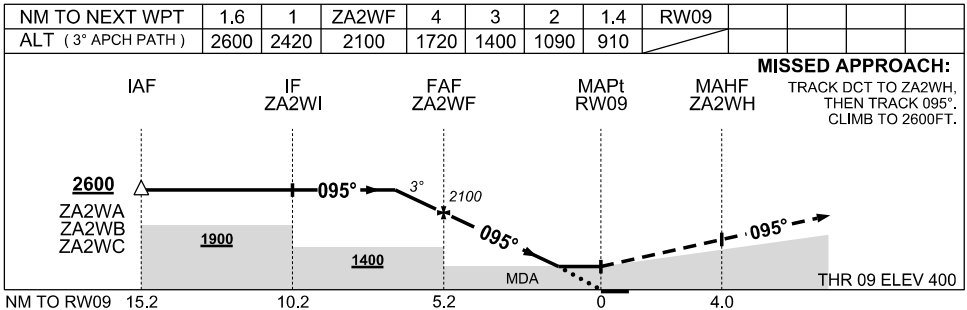

USE QNH **RNP RWY 09**
PORT HEDLAND / WODGINA, WA (YWGA)

30 NOV 2023

NOTES

1. MAX IAS : INITIAL : 210KT
- *2. NO CIRCLING SOUTH OF RWY 09/27

CATEGORY	A	B	C	D
LNAV	910 (510-3.0)			NOT APPLICABLE
CIRCLING *	1010 (600-2.4)		1110 (700-4.0)	
ALTERNATE	(1100-4.4)		(1200-6.0)	

Changes: CHART TITLE, WPT IDENT, EDITORIAL

WGAGN01-177