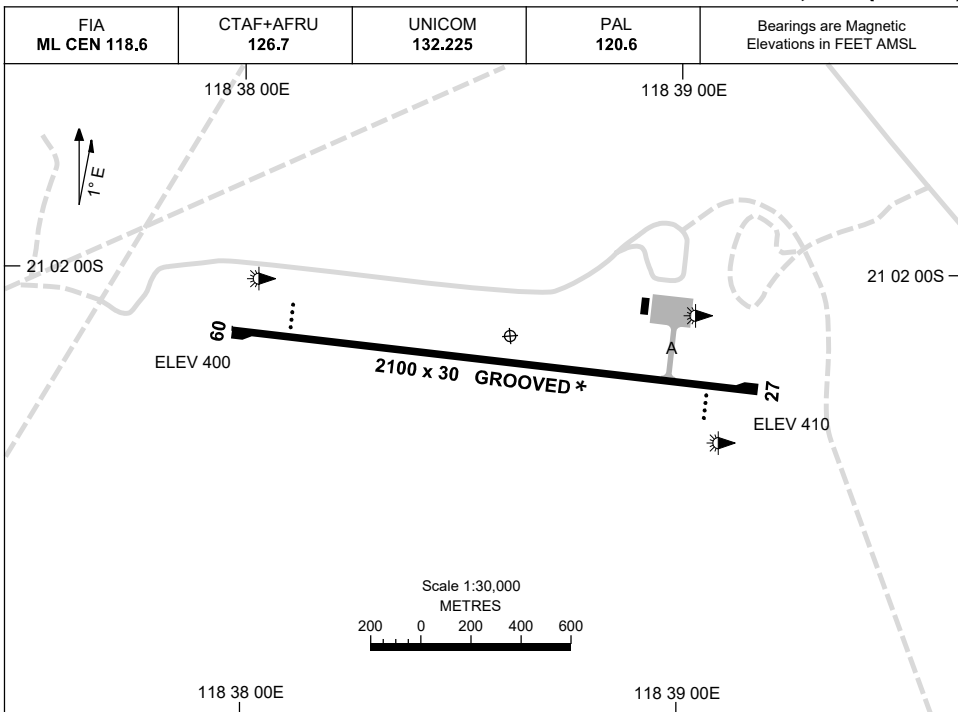

1 DEC 2022

RWY		AERODROME LIGHTING
		TWY : BLUE EDGE RL : PAL 120.6 , SDBY (2 MIN)
09 ⁰⁹⁵		PAPI LEFT SIDE 3.0° 53FT LIRL PTBL
²⁷⁵ 27		PAPI LEFT SIDE 3.0° 53FT LIRL PTBL

NOTES

- * 1. RWY GROOVED - 30M WIDE.
- 2. UNICOM CALL SIGN "WODGINA UNICOM".
AVBL FOR SCHEDULED MOVEMENTS.
- 3. FIA FREQ 118.6 AVBL IN CIRCUIT AREA.
- 4. RWY 09/27 PTBL LIGHTING AVBL WITH 2HR PN.

Changes: NOTE 2 DELETED.

WGAAD01-173