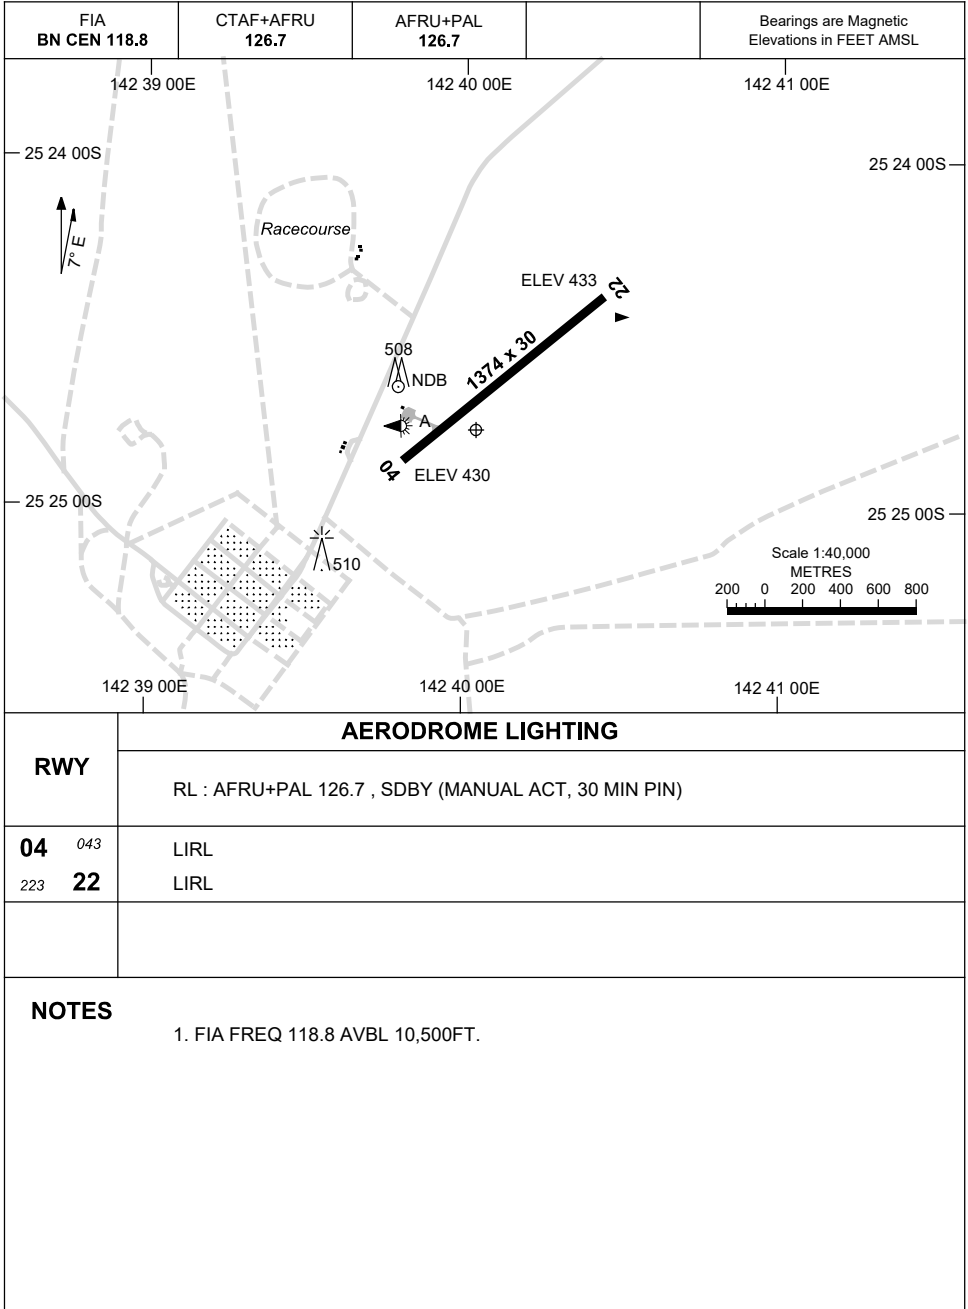

15 JUN 2023

AD ELEV 452
25 24 47S 142 40 02E

AERODROME CHART
WINDORAH, QLD (YWDH)

AERODROME LIGHTING

RWY

RL : AFRU+PAL 126.7 , SDBY (MANUAL ACT, 30 MIN PIN)

04 ⁰⁴³
223 **22**

LIRL
LIRL

NOTES

1. FIA FREQ 118.8 AVBL 10,500FT.

Changes: MAG VAR.

WDHAD01-175