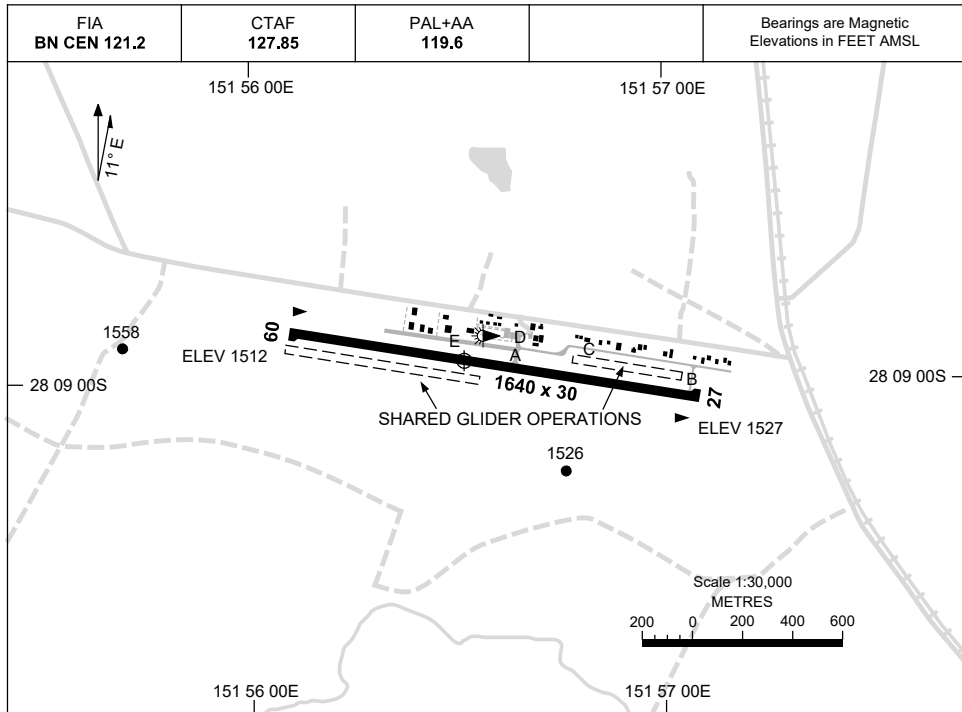

23 MAR 2023

AD ELEV 1527
28 08 58S 151 56 35E

AERODROME CHART
WARWICK, QLD (YWCK)

	AERODROME LIGHTING
RWY	TAXIWAY : BLUE EDGE TWY A RL : PAL+AA 119.6
09 <small>088</small>	LIRL
<small>268</small> 27	LIRL

NOTES

Changes: ARP, TERMINALS, TAXIWAYS AND WDI.

WCKAD01-174