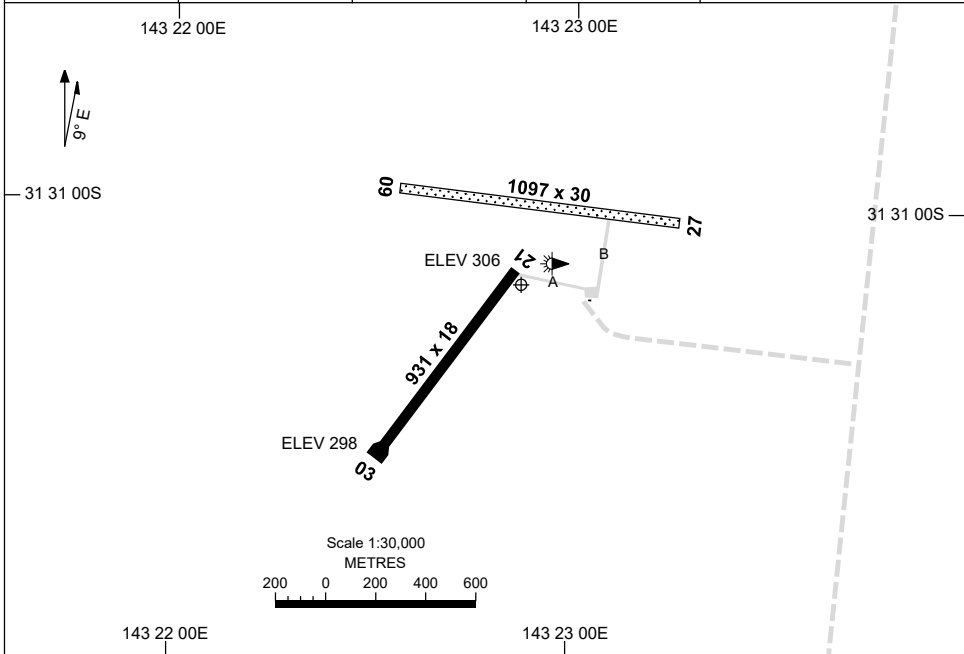

2 DEC 2021

AD ELEV 313  
31 31 10S 143 22 52E

AERODROME CHART  
**WILCANNIA, NSW (YWCA)**

AWIS 133.35	FIA ML CEN 124.9	CTAF 126.7	PAL 119.6	Bearings are Magnetic Elevations in FEET AMSL
----------------	---------------------	---------------	--------------	--

RWY	<b>AERODROME LIGHTING</b>	
	TAXIWAY : BLUE EDGE RL : PAL , SDBY (MAN ACT, 15 MIN PN) FOR MEDICAL FLIGHTS ONLY.	
03 <sup>027</sup>	LIRL	
<sup>207</sup> 21	LIRL	

**NOTES**

1. AWIS (PHONE) 02 9353 6459
2. ML CEN FIA 124.9 AVBL IN CIRCUIT AREA.