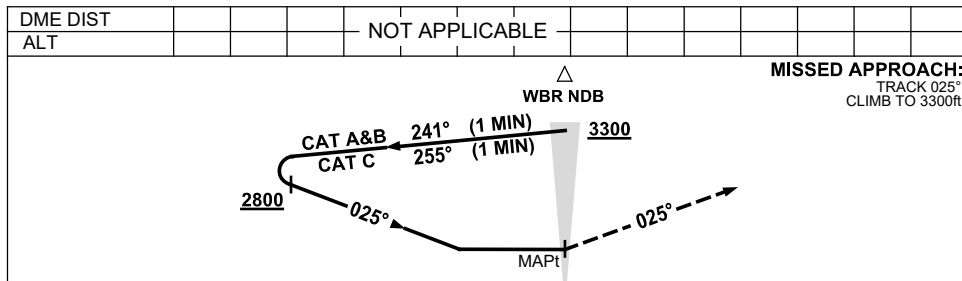

USE QNH

NDB-A

21 MAR 2024

WARBURTON, WA (YWBR)

NOTES

CATEGORY	A	B	C	D
				NOT APPLICABLE
CIRCLING *	2180 (670-2.4)		2400 (890-4.0)	
ALTERNATE	(1170-4.4)		(1390-6.0)	

1. MAX IAS:
INITIAL : 210KT.
- *2. NO CIRCLING EAST OF RWY 18/36.
3. AWIS (PHONE)
08 6216 2640