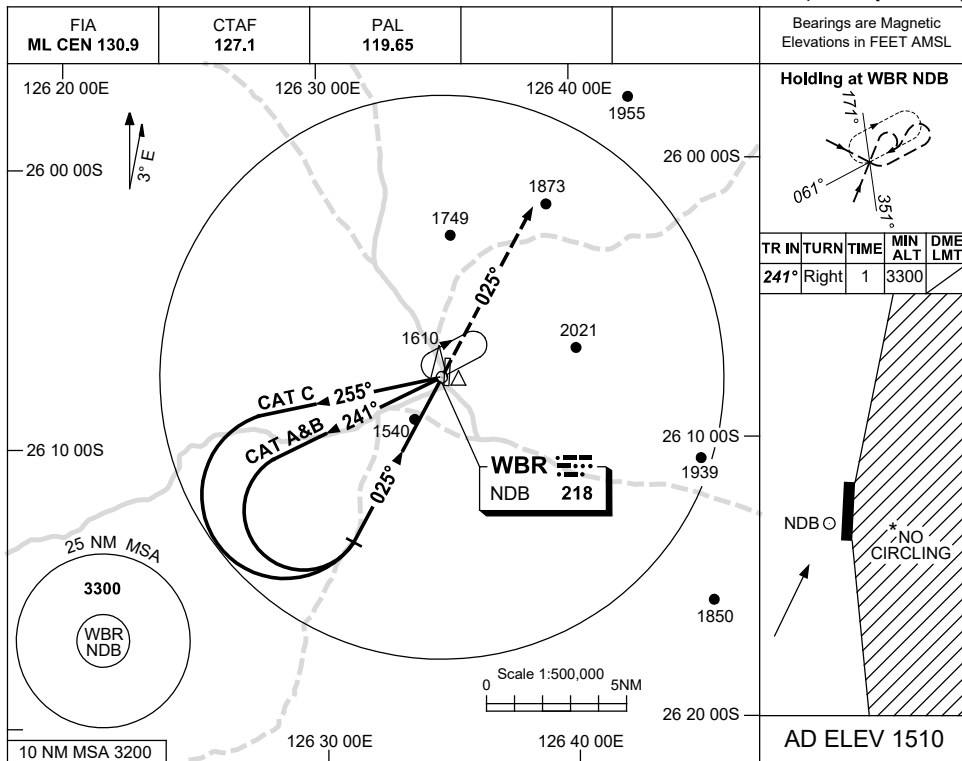

USE QNH

NDB-A

21 MAR 2024

WARBURTON, WA (YWBR)

NOTES

CATEGORY	A	B	C	D
				NOT APPLICABLE
CIRCLING *	2180 (670-2.4)		2400 (890-4.0)	
ALTERNATE	(1170-4.4)		(1390-6.0)	

1. MAX IAS:
INITIAL : 210KT.
- *2. NO CIRCLING EAST OF RWY 18/36.
3. AWIS (PHONE)
08 6216 2640

Changes: MAG TRACKS.

WBRNB01-178