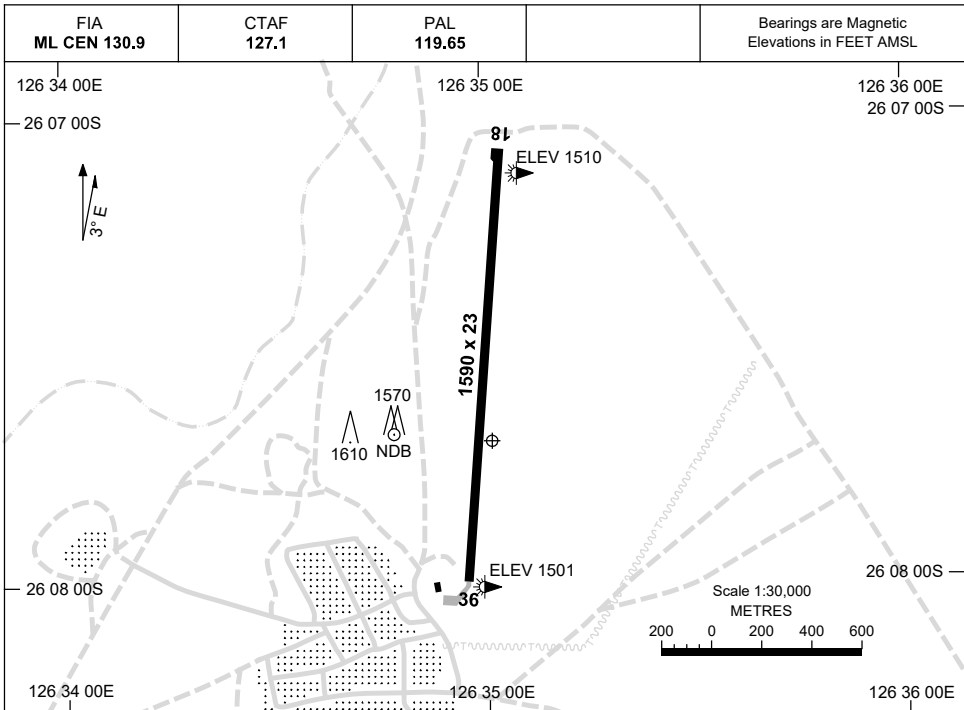

30 NOV 2023

AD ELEV 1510
26 07 42S 126 35 00E

AERODROME CHART
WARBURTON, WA (YWBR)

	AERODROME LIGHTING
RWY	RL : PAL 119.65
18 <small>181</small>	LIRL
<small>001</small> 36	LIRL

NOTES

1. AWIS (PHONE) 08 6216 2640