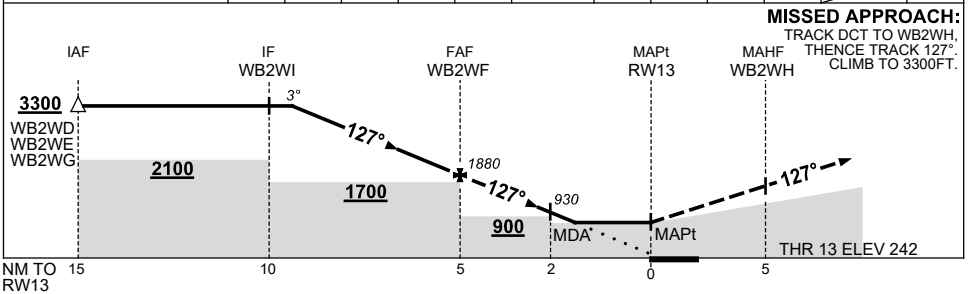

USE QNH

RNP RWY 13

7 SEP 2023

WARRNAMBOOL, VIC (YWBL)

NM TO NEXT WPT	4.4	4	3	2	1	WB2WF	4	3	2	1.4	RW13	
ALT (° APCH PATH)	3300	3160	2840	2520	2200	1880	1570	1250	930	750		

**NOTES**

CATEGORY	A	B	C	D
LNAV	<b>750 (508-2.9)</b>			<b>NOT APPLICABLE</b>
CIRCLING	<b>840 (598-2.4)</b>		<b>1090 (848-4.0)</b>	
ALTERNATE	<b>(1098-4.4)</b>		<b>(1348-6.0)</b>	

1. MAX IAS:  
INITIAL : 210KT.
- \* 2. AWIS 125.45 REQ  
1SEC PULSE TO ACT.

Changes: MINIMUM ALT, VIS, WPT NAMING, Editorial.

WBLGN02-176