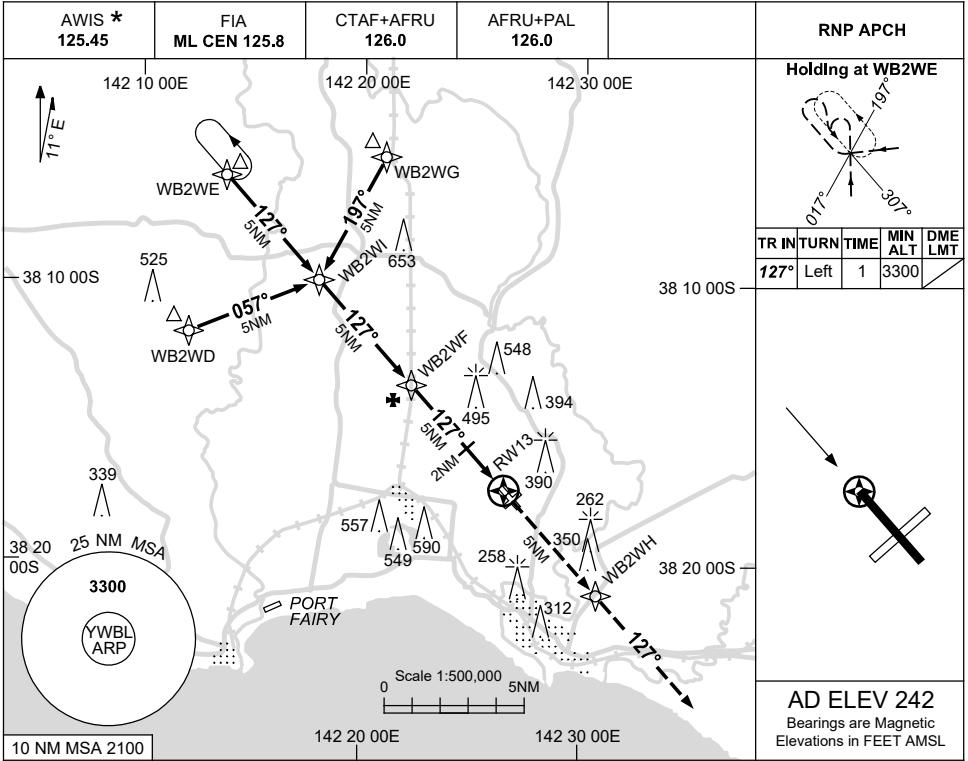

USE QNH

RNP RWY 13

7 SEP 2023

WARRNAMBOOL, VIC (YWBL)

NM TO NEXT WPT	4.4	4	3	2	1	WB2WF	4	3	2	1.4	RW13	
ALT (° APCH PATH)	3300	3160	2840	2520	2200	1880	1570	1250	930	750		

**NOTES**

CATEGORY	A	B	C	D
LNAV	<b>750 (508-2.9)</b>			<b>NOT APPLICABLE</b>
CIRCLING	<b>840 (598-2.4)</b>		<b>1090 (848-4.0)</b>	
ALTERNATE	<b>(1098-4.4)</b>		<b>(1348-6.0)</b>	

1. MAX IAS:  
INITIAL : 210KT.
- \* 2. AWIS 125.45 REQ  
1SEC PULSE TO ACT.

Changes: MINIMUM ALT, VIS, WPT NAMING, Editorial.

WBLGN02-176