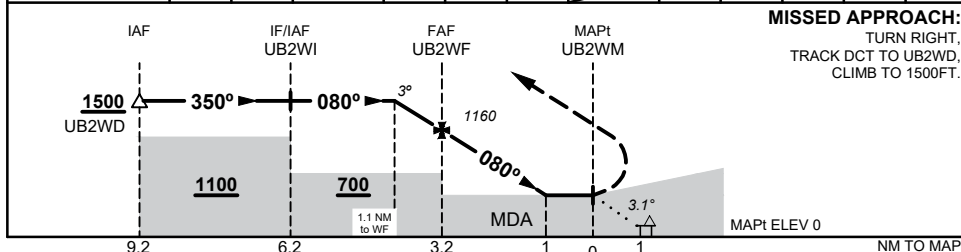

FOR CASA APPROVED OPERATORS ONLY

USE QNH

RNP 080

30 NOV 2023

BARRACOUTA PLATFORM, VIC (YUTA)

NM TO NEXT WPT	1.1	1	UB2WF	3	2	1	UB2WM						
ALT (3° APCH PATH)	1500	1480	1160	1100	780	460							

NOTES

- MAX IAS:
INITIAL, INTERMEDIATE: 120KT
FINAL, MISSED APP: 90KT
- KEY LEAD IN FEATURES:
PLATFORM AT HLS
- *3. MDH BASED ON MAPt ELEV