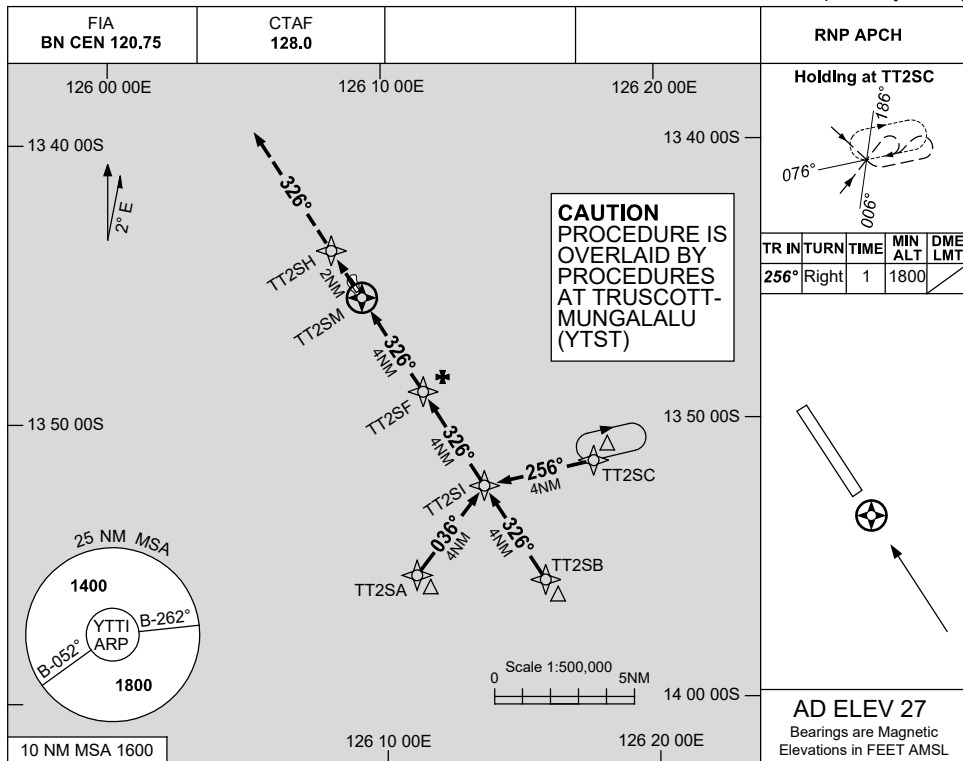

USE QNH

RNP RWY 32

8 SEP 2022

TROUGHTON ISLAND, WA (YTTI)

NM TO NEXT WPT	TT2SM	1.3	2	3	TT2SF	1	1.2					
ALT (3° APCH PATH)		550	790	1110	1430	1750	1800					

NOTES

CATEGORY	A	B	C	D
LNAV	550 (535-3.0)		NOT APPLICABLE	
CIRCLING	620 (593-2.4)			
ALTERNATE	(1093-4.4)			

Changes: CHART TITLE, PBN SPECIFICATION BOX.

TTIGN02-172