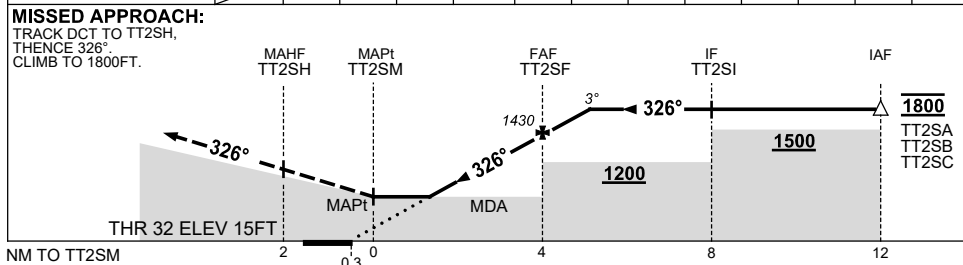

USE QNH

RNP RWY 32

8 SEP 2022

TROUGHTON ISLAND, WA (YTTI)

NM TO NEXT WPT	TT2SM	1.3	2	3	TT2SF	1	1.2					
ALT (3° APCH PATH)		550	790	1110	1430	1750	1800					

NOTES

CATEGORY	A	B	C	D
LNAV	550 (535-3.0)		NOT APPLICABLE	
CIRCLING	620 (593-2.4)			
ALTERNATE	(1093-4.4)			