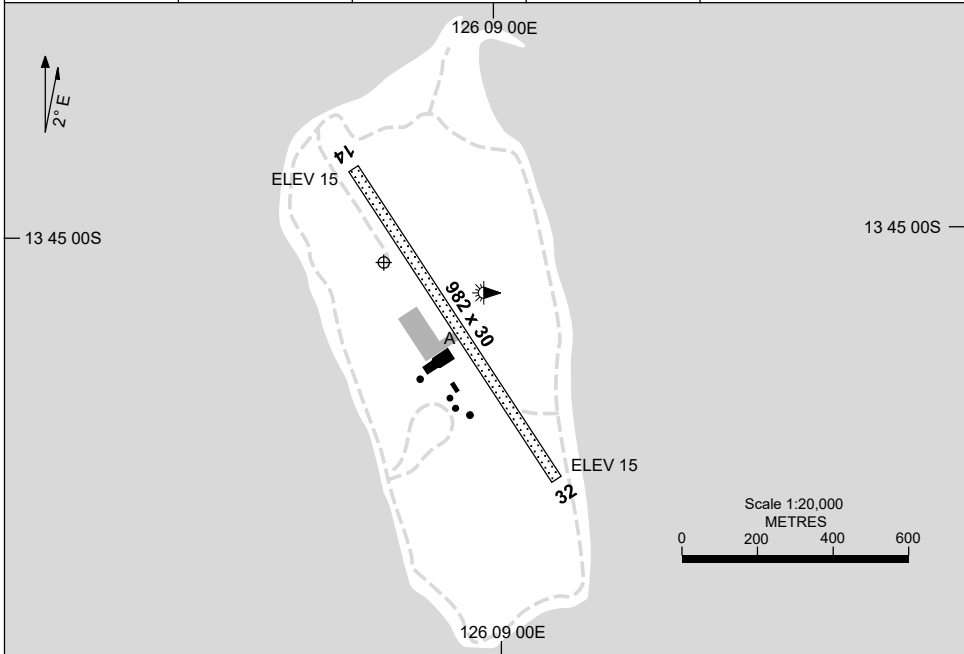

8 SEP 2022

AD ELEV 27
13 45 06S 126 08 54E

AERODROME CHART
TROUGHTON ISLAND, WA (YTTI)

FIA BN CEN 120.75	CTAF 128.0		Bearings are Magnetic Elevations in FEET AMSL
----------------------	---------------	--	--

RWY		AERODROME LIGHTING
		TAXIWAY : RL : MAN , EMERG ONLY
14 ¹⁴⁶		LIRL
³²⁶ 32		LIRL

NOTES

1. FIA FREQ 120.75 AVBL FL400.

Changes: TWY A DESIGNATOR, NOTES.

TTIAD01-172