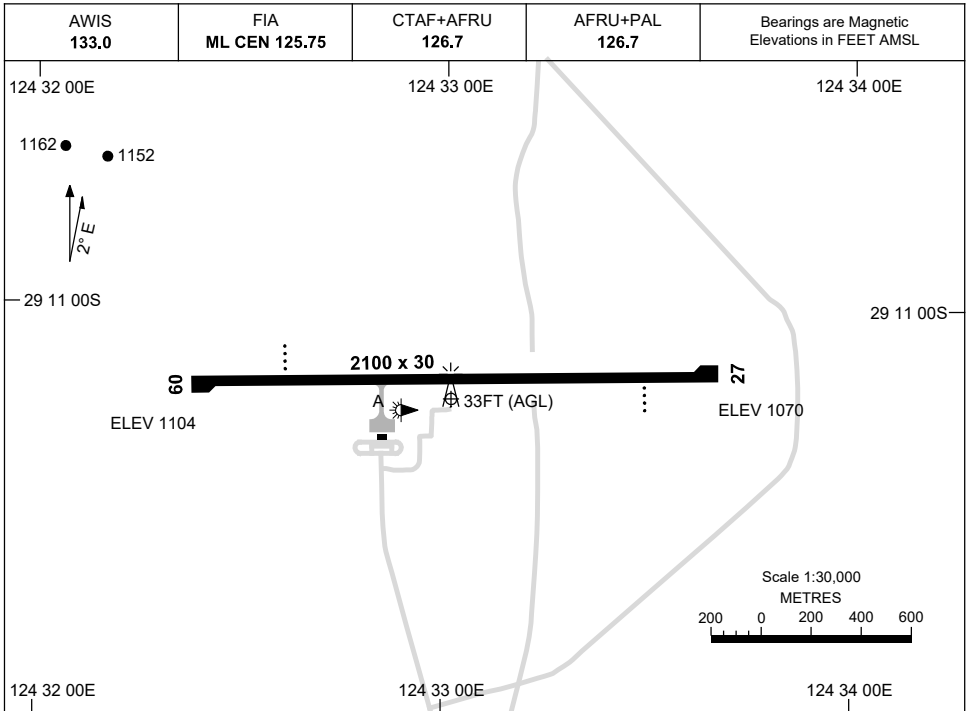

15 JUN 2023

AD ELEV 1104
29 11 12S 124 33 01E

AERODROME CHART
TROPICANA, WA (YTRA)

	AERODROME LIGHTING
RWY	TAXIWAY : BLUE EDGE RL : AFRU+PAL 126.7 , SDBY (15 SEC) , PTBL (EMERG ONLY, 90 MIN PN)
09 ⁰⁸⁷	PAPI 3.0° 41.3FT LIRL PTBL
267 27	PAPI 3.0° 41.3FT LIRL PTBL

NOTES

1. AWIS RQ THREE ONE-SECOND PULSE TO ACTIVATE.

Changes: SDBY SWITCH TIME.

TRAAD01-175