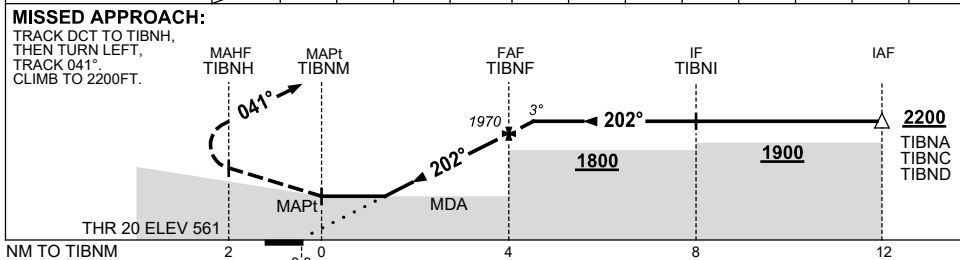

USE QNH

RNP RWY 20
TIBOOBURRA, NSW (YTIB)

1 DEC 2022

NM TO NEXT WPT	TIBNM	1.4	2	3	TIBNF	0.7				
ALT (3° APCH PATH)		1140	1330	1650	1970	2200				

NOTES

CATEGORY	A	B	C	D
LNAV	1140 (579-3.3)			NOT APPLICABLE
CIRCLING *	1190 (606-2.4)		1290 (706-4.0)	
ALTERNATE	(1106-4.4)		(1206-6.0)	

- MAX IAS: INITIAL : 210KT.
- NO CIRCLING W/ OF RWY 02 & RWY 15.
- AWIS (PHONE) 02 9353 6454

Changes: CHART TITLE, PBN SPECIFICATION BOX.

TIBGN01-173