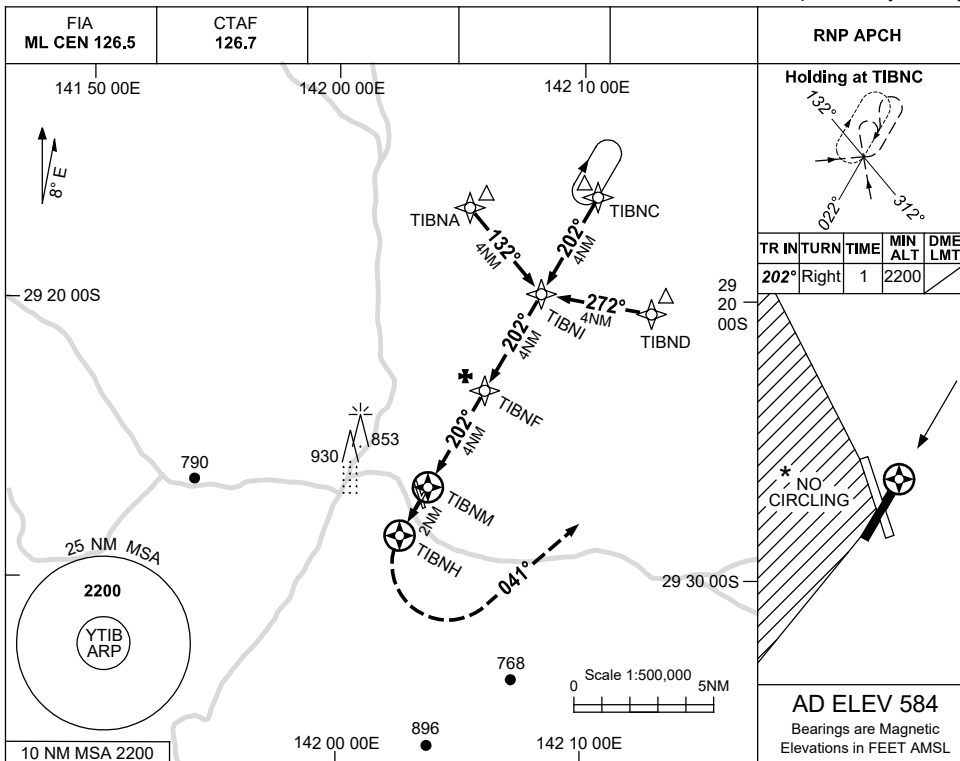

USE QNH

RNP RWY 20
TIBOOBURRA, NSW (YTIB)

1 DEC 2022

NM TO NEXT WPT	TIBNM	1.4	2	3	TIBNF	0.7				
ALT (3° APCH PATH)		1140	1330	1650	1970	2200				

NOTES

CATEGORY	A	B	C	D
LNAV	1140 (579-3.3)			NOT APPLICABLE
CIRCLING *	1190 (606-2.4)		1290 (706-4.0)	
ALTERNATE	(1106-4.4)		(1206-6.0)	

- MAX IAS: INITIAL : 210KT.
- NO CIRCLING W/ OF RWY 02 & RWY 15.
- AWIS (PHONE) 02 9353 6454

Changes: CHART TITLE, PBN SPECIFICATION BOX.

TIBGN01-173