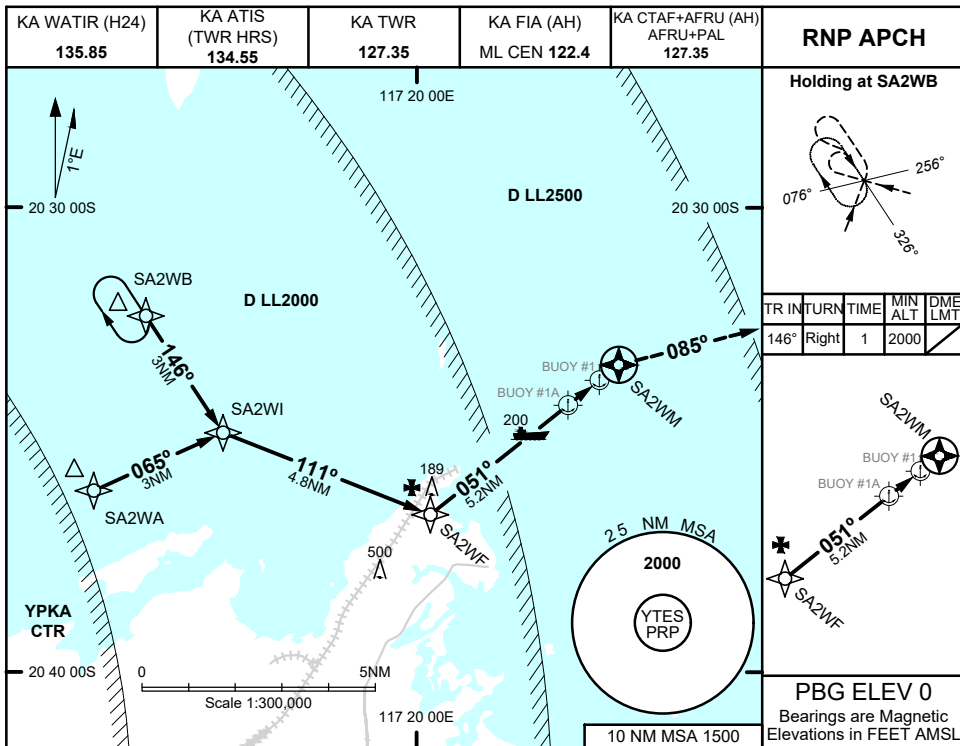

FOR CASA APPROVED OPERATORS ONLY

USE QNH

RNP 051

21 MAR 2024

TESSA SHOALS, WA (YTES)

NM TO NEXT WPT	0.9	SA2WF	5	4	3	2	SA2WM						
ALT (3.3° APCH PATH)	2000	1700	1630	1280	930	570							

NOTES

CATEGORY	H
YPKA QNH	570 (570 - 2.1)
AREA QNH	600 (600 - 2.1)
ALTERNATE	(1100 - 4.1)

1. MAX IAS:
INITIAL : 90KTS
HOLDING : 90 KTS
2. MAPt LOCATED 0.5 NM FROM BUOY #1
3. REMOTE ALTIMETER
SETTING SOURCE YPKA
4. PRP (S20 33 23, E117 14 37)

Changes: YPKA CTR, CTA, OBST, Editorial

TESGN01-178