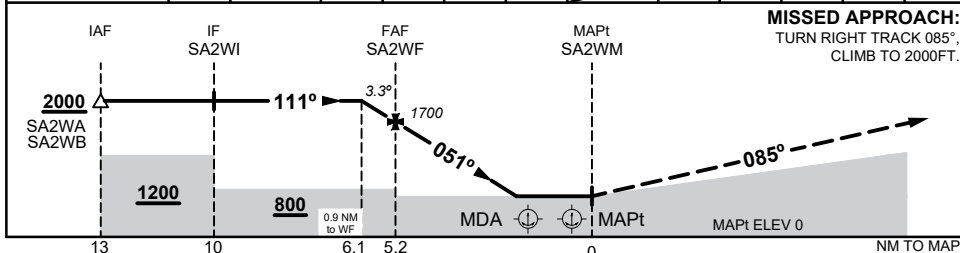

FOR CASA APPROVED OPERATORS ONLY

USE QNH

RNP 051

21 MAR 2024

TESSA SHOALS, WA (YTES)

NM TO NEXT WPT	0.9	SA2WF	5	4	3	2	SA2WM						
ALT (3.3° APCH PATH)	2000	1700	1630	1280	930	570							

NOTES

CATEGORY	H
YPKA QNH	570 (570 - 2.1)
AREA QNH	600 (600 - 2.1)
ALTERNATE	(1100 - 4.1)

1. MAX IAS:
INITIAL : 90KTS
HOLDING : 90 KTS
2. MAPt LOCATED 0.5 NM FROM BUOY #1
3. REMOTE ALTIMETER
SETTING SOURCE YPKA
4. PRP (S20 33 23, E117 14 37)

Changes: YPKA CTR, CTA, OBST, Editorial

TESGN01-178