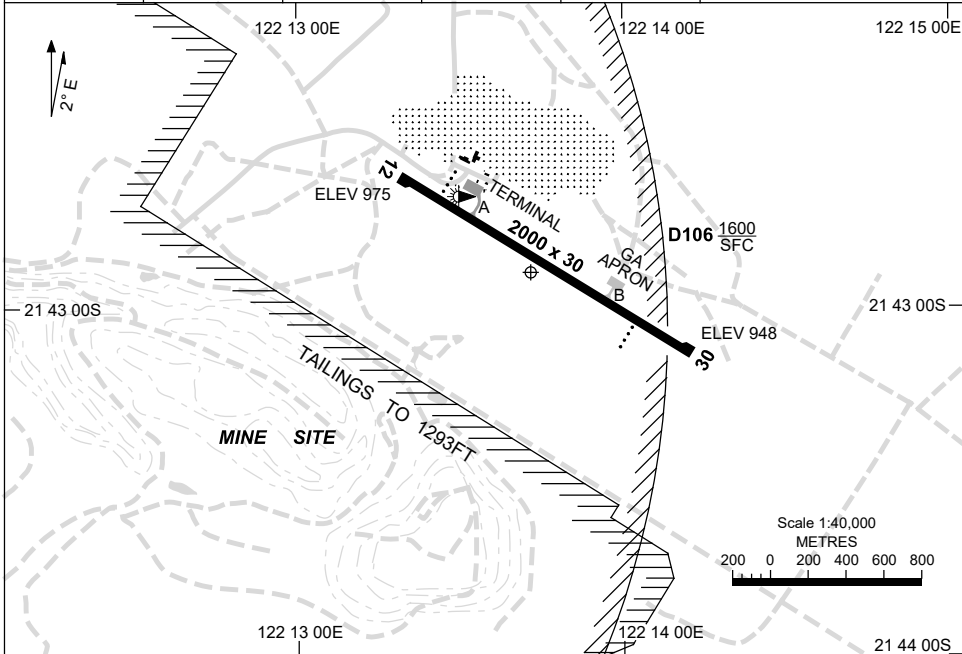

7 SEP 2023

AD ELEV 975
21 42 54S 122 13 42E

AERODROME CHART
TELFER, WA (YTEF)

AWIS 133.25	FIA ML CEN 134.5	CTAF+AFRU 126.65	UNICOM 126.65	PAL+AA 119.6	Bearings are Magnetic Elevations in FEET AMSL
----------------	---------------------	---------------------	------------------	-----------------	--

RWY	AERODROME LIGHTING	
	TAXIWAY : BLUE EDGE RL : PAL+AA 119.6 , PTBL 60 MIN PN	
12 ¹²⁰ 300 30	PAPI 3.0° 44FT LIRL PAPI 3.0° 40FT LIRL	

NOTES

1. AWIS RQ 1 SEC TRANSMIT PULSE TO ACTIVATE.
2. PAL+AA RQ THREE - THREE SEC PULSES TO ACTIVATE.