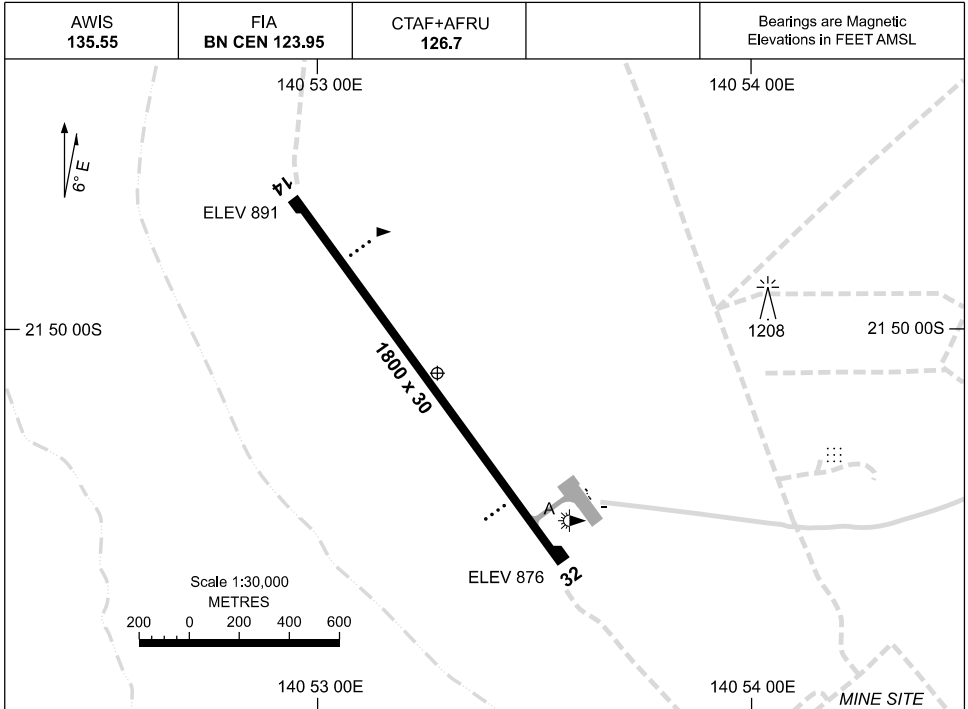

19 MAR 2026

AD ELEV 891
21 50 06S 140 53 17E

AERODROME CHART
TREPELL, QLD (YTEE)

	AERODROME LIGHTING
RWY	TAXIWAY : BLUE EDGE RL : MANUAL, SDBY (1 HR PN), PTBL (EMERG ONLY, 90 MIN PN) (ARO : 07 4747 4300, 0439760954)
14 <small>138</small>	PAPI 3.0° 46FT LIRL PTBL
<small>318</small> 32	PAPI 3.0° 54FT LIRL PTBL

NOTES

1. ALL PILOTS ARE RQ TO BROADCAST THEIR INTENTIONS INBOUND ON COMPANY FREQ 126.4
2. FIA FREQ 123.95 AVBL 3,500FT.

Changes: TWY A, Editorial.

TEEAD01-186