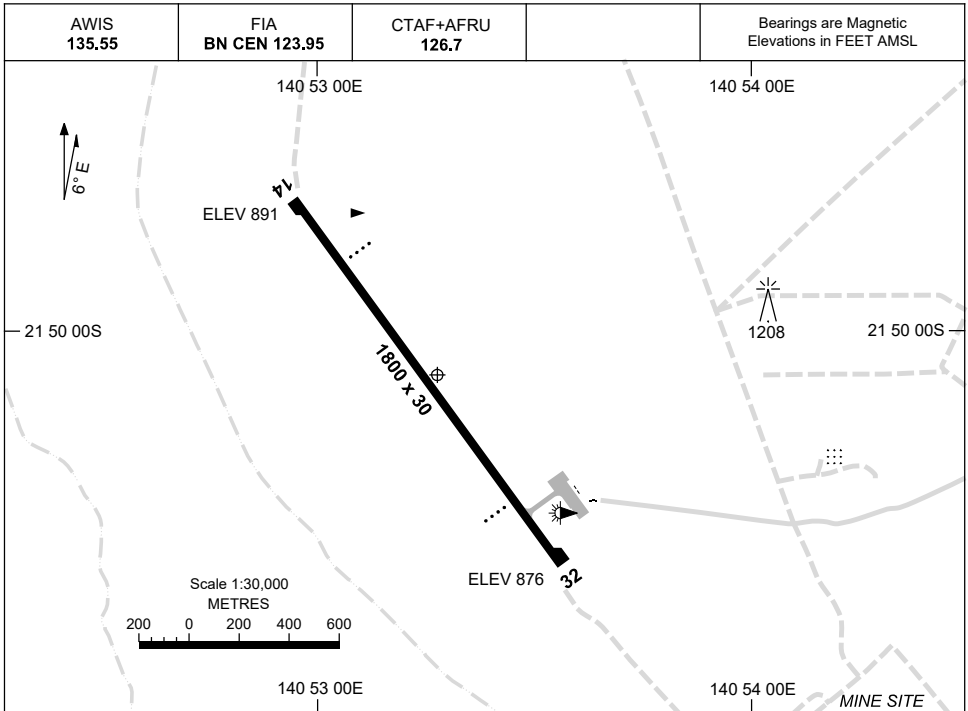

7 SEP 2023

AD ELEV 891
21 50 06S 140 53 17E

AERODROME CHART
TREPELL, QLD (YTEE)

RWY	AERODROME LIGHTING
	TAXIWAY : BLUE EDGE RL : MANUAL , SDBY PWR (1 HR PN) , PTBL (EMERG ONLY, 90 MIN PN) (ARO : 07 4747 4300, 0439760954)
14 <small>138</small>	PAPI 3.0° 46FT LIRL PTBL
<small>318</small> 32	PAPI 3.0° 54FT LIRL PTBL

NOTES

1. ALL PILOTS ARE REQUIRED TO BROADCAST THEIR INTENTIONS INBOUND ON COMPANY FREQ 126.4
2. FIA FREQ 123.95 AVBL 3,500FT.

Changes: NOTES.

TEEAD01-176