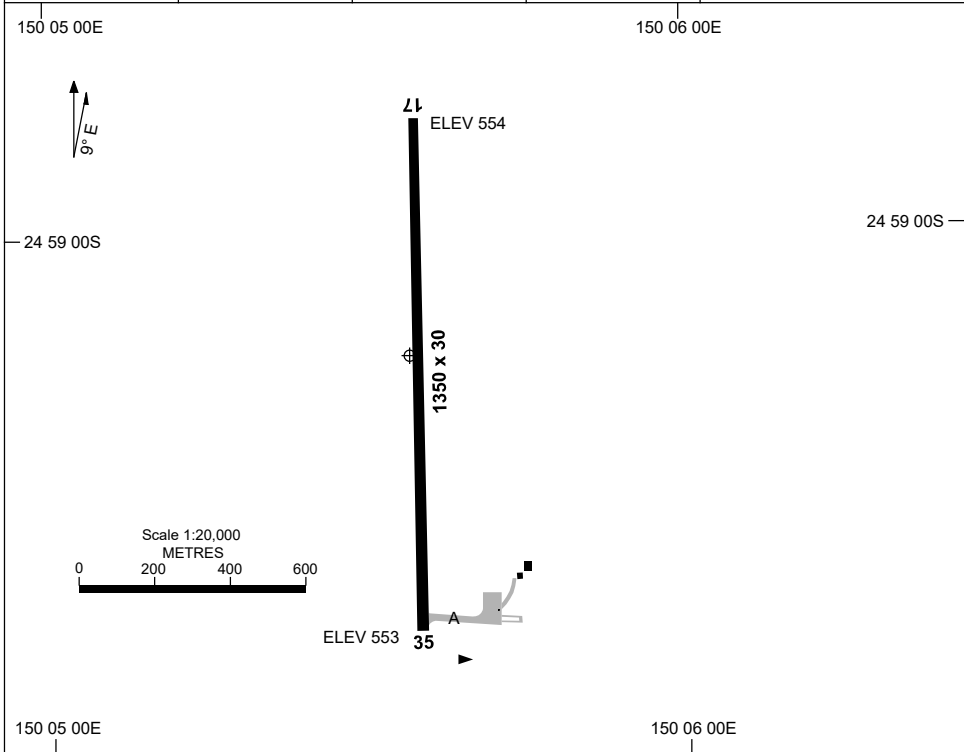

30 NOV 2023

AD ELEV 560  
24 59 11S 150 05 35E

AERODROME CHART  
**THEODORE, QLD (YTDR)**

FIA BN CEN 135.3	CTAF 126.7			Bearings are Magnetic Elevations in FEET AMSL
---------------------	---------------	--	--	--

		AERODROME LIGHTING	
<b>RWY</b>		RL : PTBL (EMERG ONLY)	
<b>17</b> <sup>171</sup>		PTBL	
<sup>351</sup> <b>35</b>		PTBL	

**NOTES**

1. FIA FREQ 135.3 AVBL ABV 2500FT.

Changes: TWY A.

TDRAD01-177