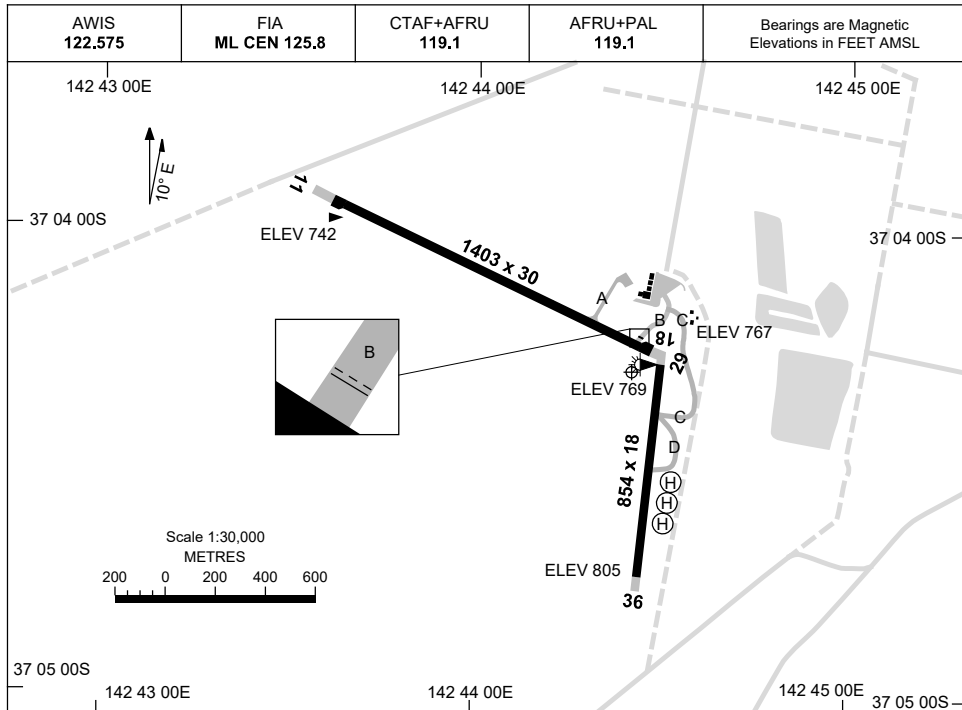

30 NOV 2023

AD ELEV 807
37 04 18S 142 44 25E

AERODROME CHART
STAWELL, VIC (YSWL)

	AERODROME LIGHTING	
RWY	TAXIWAY : BLUE EDGE ON A AND B RL : AFRU+PAL 119.1	
11 <small>104</small>	LIRL	
<small>284</small> 29	LIRL	
18 <small>175</small>	NIL	
<small>355</small> 36	NIL	

NOTES

1. AWIS ACTIVATED BY 1 SEC TRANSMISSION.

Changes: RWY SEALED, TWY B, C AND D, HELIPADS ADDED, RWY LEN, Editorial.

SWLAD01-177