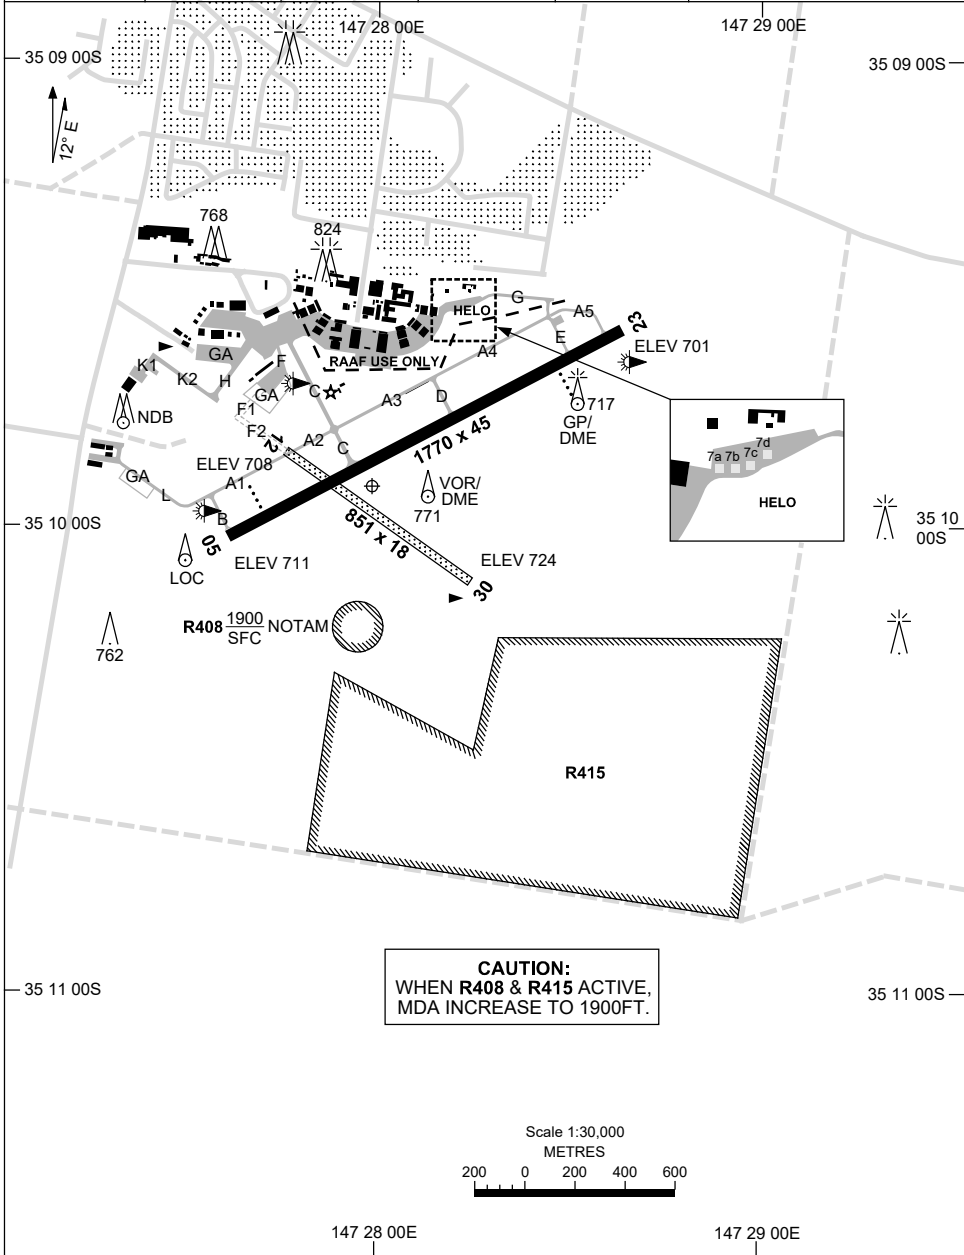

2 DEC 2021

AD ELEV 724
35 09 55S 147 27 59E

AERODROME CHART - Page 1
WAGGA WAGGA, NSW (YSWG)

AWIS 115.0 221	FIA ML CEN 119.5	CTAF+AFRU 126.95	AFRU+PAL 126.95		Bearings are Magnetic Elevations in FEET AMSL
-------------------	---------------------	---------------------	--------------------	--	--

CAUTION:
WHEN R408 & R415 ACTIVE,
MDA INCREASE TO 1900FT.

Changes: REVISED CHART, CHART TITLE, TWY A5 EXTENDED, TWY LABELS, Editorial.

SWGAD01-169