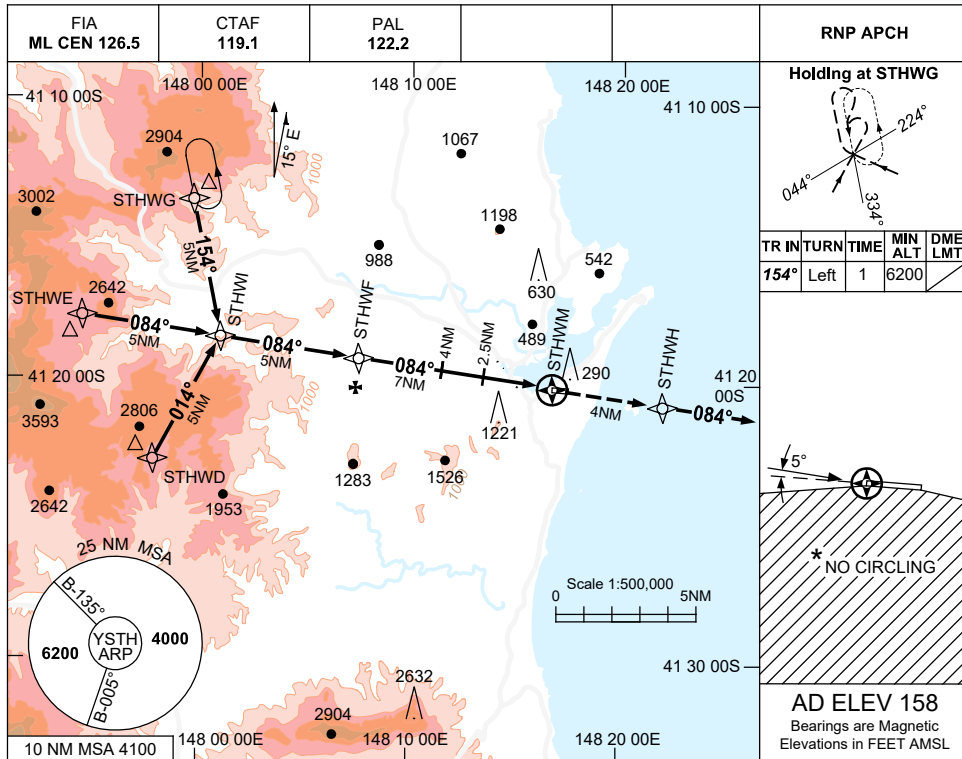

USE QNH

RNP RWY 08

15 JUN 2023

SAINT HELENS, TAS (YSTH)

NM TO NEXT WPT	STHWI	4	3	2	1	STHWF	6	5	4	2.5	1.8	STHWM		
ALT (3.4° APCH PATH)	4540	4180	3820	3460	3100	2730	2370	2010	1650	1110	860			

NOTES

CATEGORY	A	B	C	D	* 1. NO CIRCLING SOUTH OF RWY 08/26. 2. AWIS (PHONE) 03 6283 8606
LNAV	860 (702-3.5)		NOT APPLICABLE		
CIRCLING *	1050 (892-2.0)	1240 (1082-2.4)			
ALTERNATE	(1392-4.0)	(1582-4.4)			

Changes: CHART TITLE, PBN SPECIFICATION BOX, Editorial.

STHGN02-175