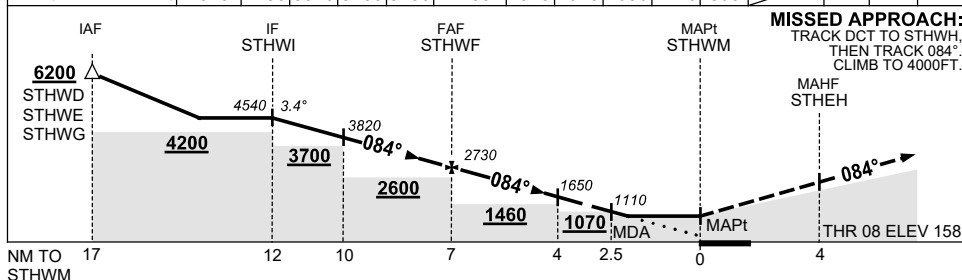

USE QNH

RNP RWY 08

15 JUN 2023

SAINT HELENS, TAS (YSTH)

NM TO NEXT WPT	STHWI	4	3	2	1	STHWF	6	5	4	2.5	1.8	STHWM		
ALT (3.4° APCH PATH)	4540	4180	3820	3460	3100	2730	2370	2010	1650	1110	860			

NOTES

CATEGORY	A	B	C	D	* 1. NO CIRCLING SOUTH OF RWY 08/26. 2. AWIS (PHONE) 03 6283 8606
LNAV	860 (702-3.5)		NOT APPLICABLE		
CIRCLING *	1050 (892-2.0)	1240 (1082-2.4)			
ALTERNATE	(1392-4.0)	(1582-4.4)			