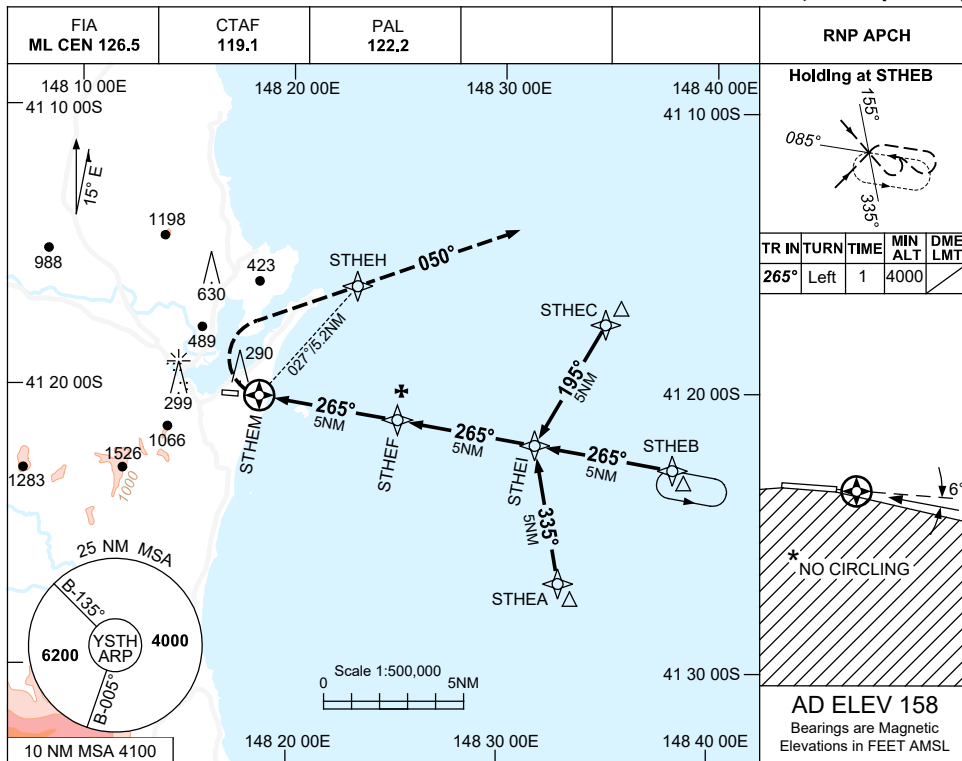

15 JUN 2023

SAINT HELENS, TAS (YSTH)

NM TO NEXT WPT	STHEM	0.9	1	2	3	4	STHEF	1	2	3	4	STHEI	1.3
ALT (3° APCH PATH)		700	720	1040	1360	1680	2000	2320	2640	2950	3270	3590	4000

**NOTES**

CATEGORY	A	B	C	D
LNAV	<b>700</b> (583-3.3)		<b>NOT APPLICABLE</b>	
CIRCLING *	<b>1050</b> (892-2.0)	<b>1240</b> (1082-2.4)		
ALTERNATE	(1392-4.0)	(1582-4.4)		

\* 1. NO CIRCLING SOUTH OF RWY 08/26.  
2. AWIS (PHONE) 03 6283 8606

Changes: CHART TITLE, PBN SPECIFICATION BOX, Editorial.

STHGN01-175