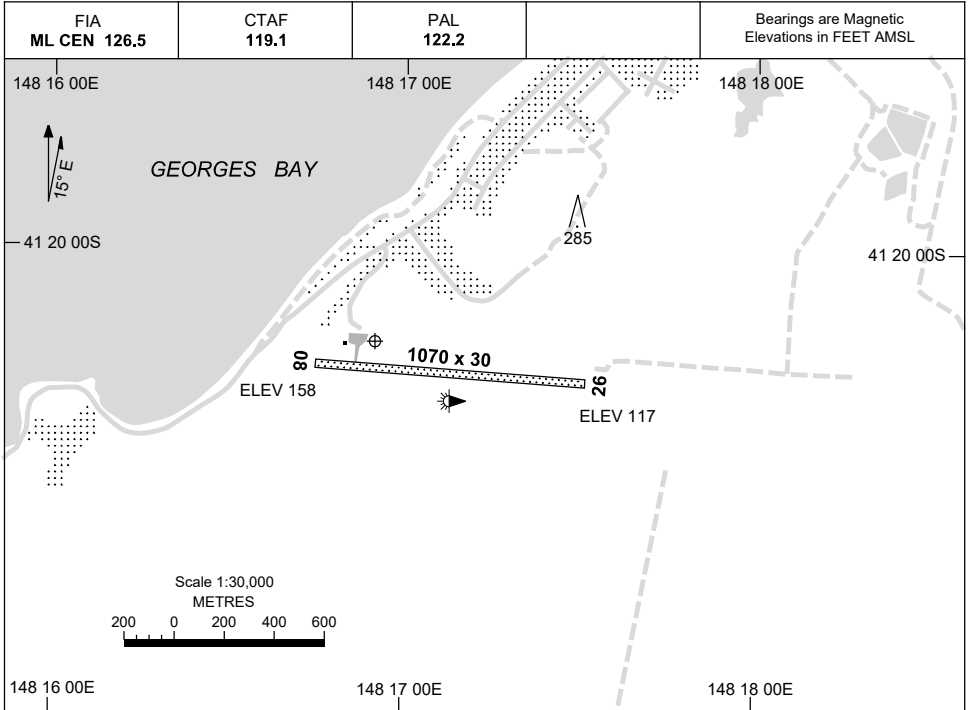

7 SEP 2023

AD ELEV 158  
41 20 12S 148 16 55E

AERODROME CHART  
**SAINT HELENS, TAS (YSTH)**

	<b>AERODROME LIGHTING</b>
<b>RWY</b>	TAXIWAY : BLUE EDGE RL : PAL 122.2 , SDBY (EMERG, MANUAL ACT, 45 MIN PN, ARO 03 6376 7900)
<b>08</b> <small>079</small>	LIRL
<small>259</small> <b>26</b>	LIRL

**NOTES**

- NIGHT CIRCUITS MUST REMAIN E OF ST HELENS TOWN AND OVER WATER WHEN AIRCRAFT ARE WEST OF THE AERODROME.
- AWIS (PHONE) 03 6283 8606
- FIA FREQ 126.5 AVBL CIRCUIT AREA.

Changes: NOTES.

STHAD01-176